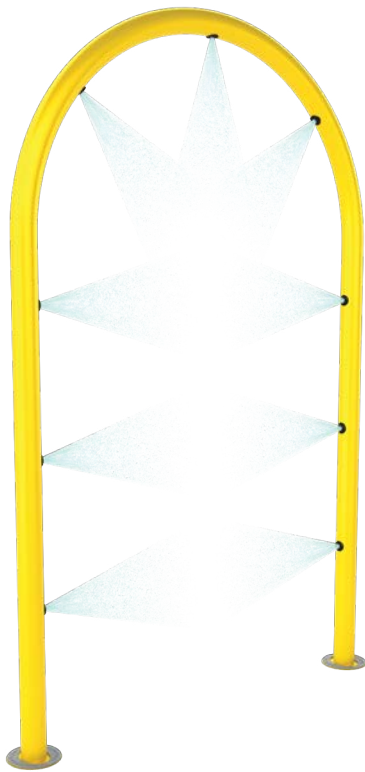

ARCHIE

0010-7701

See Specification Sheet for product data.

WATER EFFECT

SPRAY

INSTALLATION

ZERO-DEPTH + WADING POOL

PLAYPHASE™

DETACHABLE MOUNTING SYSTEM

PLAY OPPORTUNITIES:

Water sprays from all directions as waterplayers pass through Archie's tall loop. Pair with other arches and soakers for an action packed adventure.

COGNITIVE

SOCIAL

PHYSICAL

Play is fundamental in childhood development, health and wellbeing. Waterplay products are designed using research that supports cognitive, social and emotional, creative and physical growth. The above icons represent the leading attributes associated with this play feature.