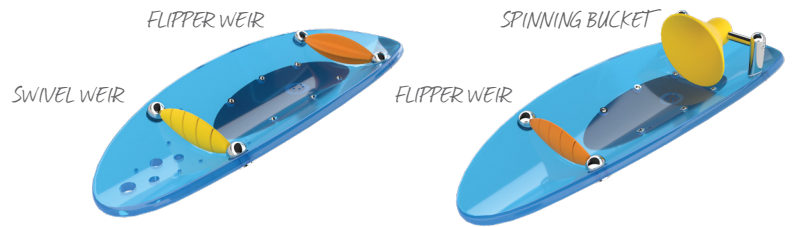

WATERWAYS

INTERACTIVITY:

- 6 points

USERS: 11

playPHASE™: 1

COMPATIBLE WITH:

- Activity Tower
- Gully
- Basin

CLOSE-UP

WATERFALL 2

PLAY ZONES

HIGHLIGHTS

Water cascades onto the activity channels where waterplayers splash back and forth in a fun water fight, or dump, block, plug, guide, spin, flick and collect water on it's journey down the waterfall.

WATER DISPLAY

flowing stream and cascading effect

interactive

collaborative

discovery play

PRODUCT COLLECTION

Play Pals

COLOURS

AquaLume™: Light Blue, Orange, Clear

Weirs: Yellow, Orange, Blue

Powder coating: see Waterplay Colour Collections