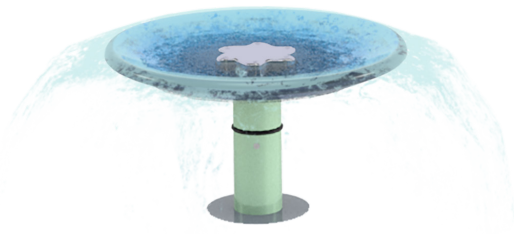

WATERWAYS

360° ROTATION

INTERACTIVITY:

- 1 point

USERS: 4

playPHASE™: 1

COMPATIBLE WITH:

- Waterfall 3
- Waterfall 2
- Waterfall 1
- Gully

BASIN

PLAY ZONES

0 - 4

5 - 8

9 +

HIGHLIGHTS

As water falls into the Basin from the water channel it churns and bubbles as curious waterplayers splash and spin the hub to create an exciting whirlpool that sends water flying.

WATER DISPLAY

water pool and cascading effect

interactive

collaborative

discovery play

PRODUCT COLLECTION

Play Pals

COLOURS