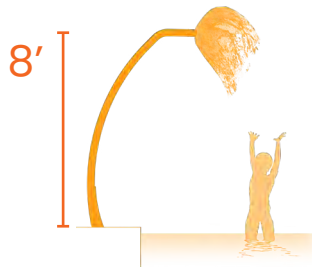

RIVER BLOSSOM 2

0011-0340

**CREATIVE THEMING
OPTIONS AVAILABLE!**

See Specification Sheet for product data.

WATER EFFECT

LAMINAR SPRAY

INSTALLATION

LAZY RIVERS

PLAYPHASE™ & PLAYCONNECT™

DETACHABLE MOUNTING SYSTEM

PLAY OPPORTUNITIES:

Choose your own adventure with immersive spray features that bring lazy rivers to life! Nestle into your comfy inner tube and float through the refreshing spray from the blooming River Blossom or sneak under the petals of cascading water and continue along your way!

Available in two different heights.

COGNITIVE

SOCIAL

PHYSICAL

Play is fundamental in childhood development, health and wellbeing. Waterplay products are designed using research that supports cognitive, social and emotional, creative and physical growth. The above icons represent the leading attributes associated with this play feature.