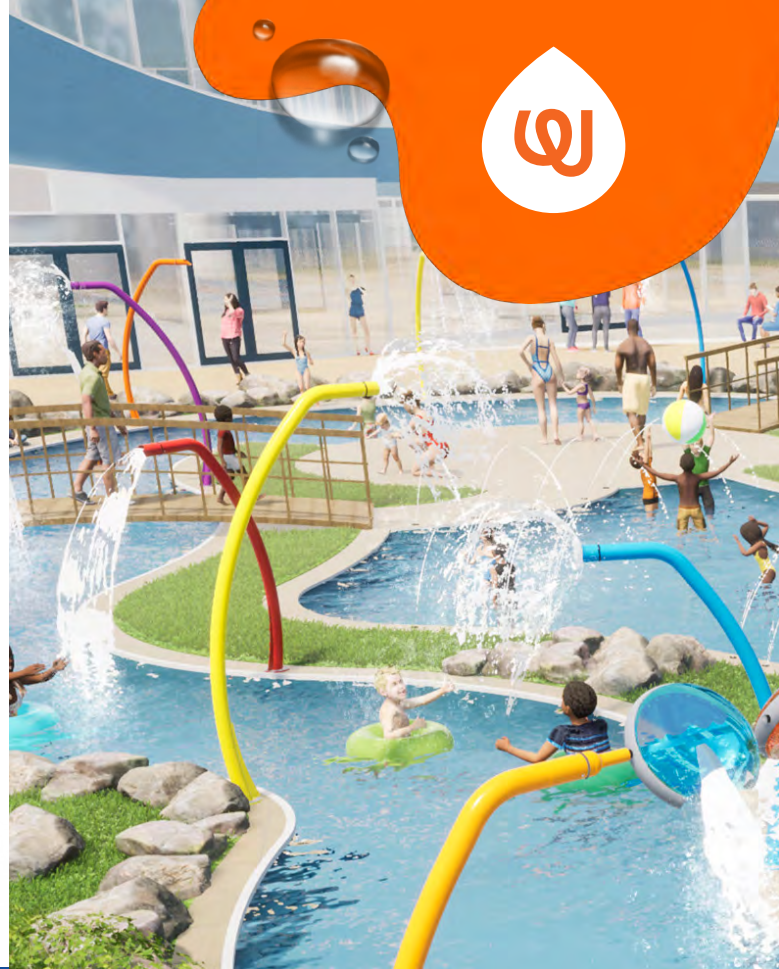

RIVER BLOSSOM 2

0011-0340

**CREATIVE THEMING
OPTIONS AVAILABLE!**

See Specification Sheet for product data.

WATER EFFECT

LAMINAR SPRAY

INSTALLATION

LAZY RIVERS

PLAYPHASE™ & PLAYCONNECT™

DETACHABLE MOUNTING SYSTEM

PLAY OPPORTUNITIES:

Choose your own adventure with immersive spray features that bring lazy rivers to life! Nestle into your comfy inner tube and float through the refreshing spray from the blooming River Blossom or sneak under the petals of cascading water and continue along your way!

Available in two different heights.

COGNITIVE

SOCIAL

PHYSICAL

Play is fundamental in childhood development, health and wellbeing. Waterplay products are designed using research that supports cognitive, social and emotional, creative and physical growth. The above icons represent the leading attributes associated with this play feature.