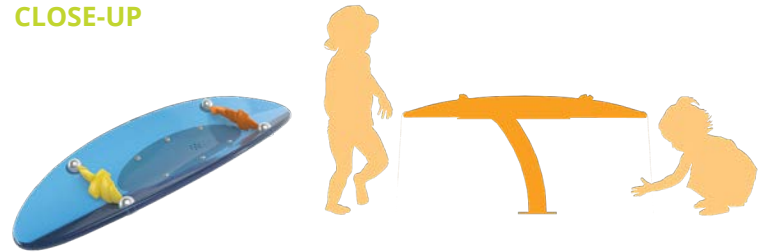

GULLY

PLAY ZONES

0 - 4

5 - 8

9 +

HIGHLIGHTS

Great as a standalone feature or as an accompaniment to the rest of the Waterways product collection, the Gully is a fun interactive water channel ready for curious minds and investigative fingers.

AquaLume™: Blue, Orange, Clear

Weirs: Yellow, Orange, Blue

Powder coating: see Waterplay Colour Collections