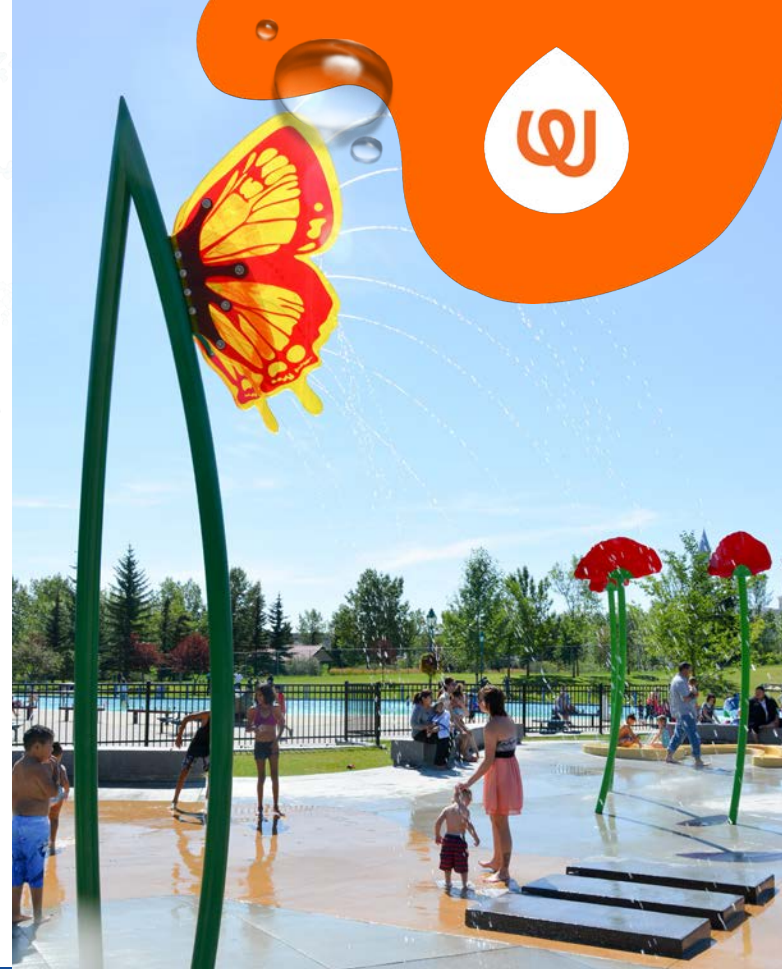

FLUTTER

0010-1443

See Specification Sheet for product data.

WATER EFFECT

MULTIPLE WATER STREAMS

INSTALLATION

ZERO-DEPTH + WADING POOL

PLAYPHASE™

DETACHABLE MOUNTING SYSTEM

PLAY OPPORTUNITIES:

As the sun shines through Flutter's bright translucent wings, gentle streams of water spray up and outward onto waterlayers.

COGNITIVE

PHYSICAL

CREATIVE

Play is fundamental in childhood development, health and wellbeing. Waterplay products are designed using research that supports cognitive, social and emotional, creative and physical growth. The above icons represent the leading attributes associated with this play feature.