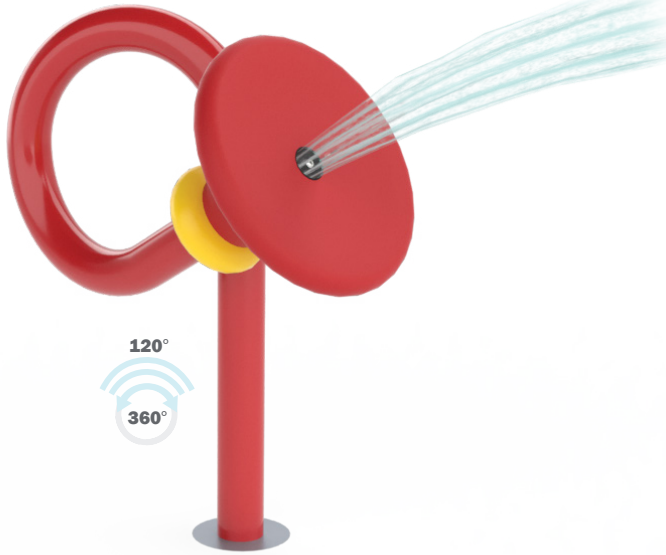

RINGLING

0010-1431