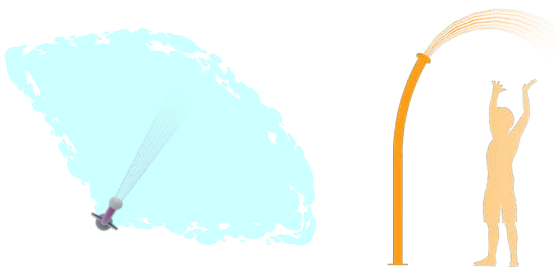

SPIN SPRAY 1

0010-5099

See Specification Sheet for product data.

WATER EFFECT

SPRAY

INSTALLATION

ZERO-DEPTH + WADING POOL

PLAYPHASE™

DETACHABLE MOUNTING SYSTEM

PLAY OPPORTUNITIES:

The Spin Spray 1 is a gently curved feature packed with play value. The translucent handle lets waterplayers rotate its arching spray onto those nearby, or in the direction they desire.

COGNITIVE

SOCIAL

PHYSICAL

Play is fundamental in childhood development, health and wellbeing. Waterplay products are designed using research that supports cognitive, social and emotional, creative and physical growth. The above icons represent the leading attributes associated with this play feature.