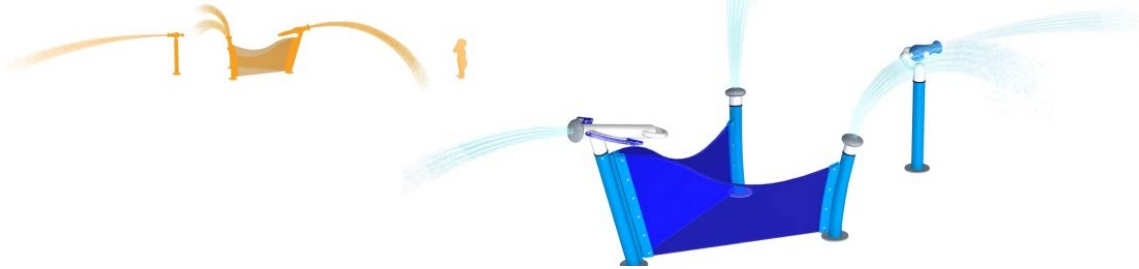

## Skiff

0010-3706

Swift in shallow waters, the Skiff is perfect for a sneaky adventure! The Calypso helm combines with a freestanding Carronade for an action packed cluster of play. Waterplayers work together to spray nearby pirates!