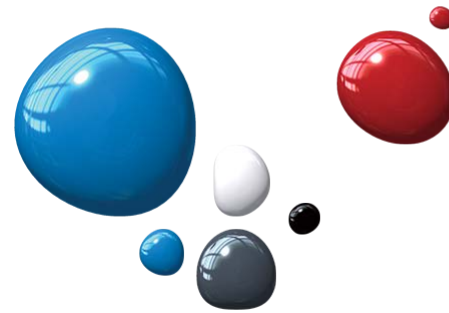

HIGHLIGHTS & FEATURES

An action-packed play solution with a compact footprint to accommodate **any space or budget**

Interactive play elements immerse waterplayers in a hands-on voyage

Encourages multiple users to collaborate in imaginative play

AquaLume™ details create luminous effects throughout each cluster

New play and spray effects come to the Calypso with **playCONNECT™**