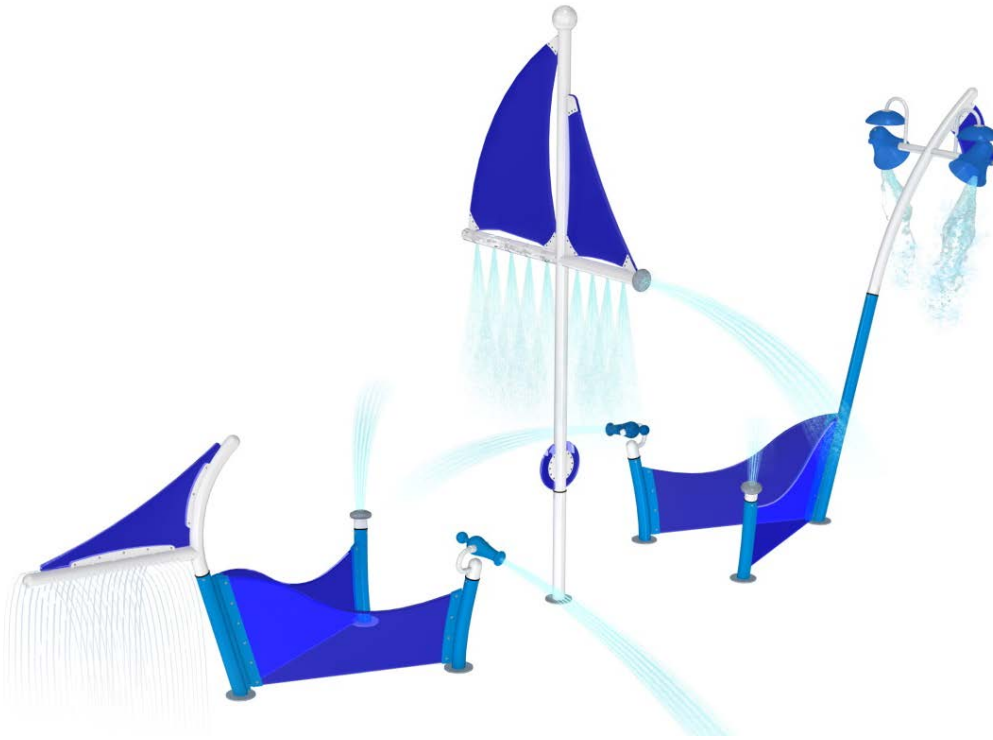

Introducing VOYAGES

SCHOONER 2

- CALYPSO (X2)
- SAIL AWAY SPIN 2
- STREAMER
- BOWSPRIT
- CARRONADE (X2)
- BOBBLE NOZZLES

Create a burst of action with VOYAGES!

These imaginative Play Clusters transform into playful ships and sailing vessels outfitted for adventure! From the small and compact Skiff to the deluxe Schooner—each cluster offers a unique set of water effects and footprints to compliment every aquatic space!