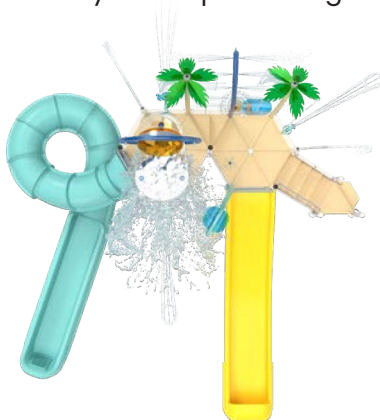

# AT08-OCEANA

AT08-03

SEE SPECIFICATION SHEET FOR PRODUCT DATA.

✓ Interactive, easy-to-reach play elements and exciting water effects both on and off the structure create exciting adventures for waterplayers of all ages.

### PLAY OPPORTUNITIES:

With 13 exciting water features, the AT08 is a multi-level adventure tower! It includes interactive play elements, in-deck sprays, a massive overhead splash of water, and two thrilling water slides. This dynamic powerhouse delivers endless fun in a spacious yet compact design!

SLIDES **2**

WATER FEATURES **13**

LENGTH/WIDTH **30'5" x 30'10" (9.3m x 9.4m)**

TOTAL HEIGHT **21'6" (6.6m)**

TOP DECK HEIGHT **6' (1.8m)**

### PLAYCONNECT™

DETACHABLE PLAY FEATURE MOUNTING SYSTEM