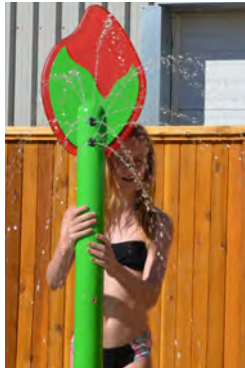

SPRAYS 120°
SPIN

POPPY BUD

PLAY ZONES

0-4

5-8

9+

HIGHLIGHTS

Sized to maximize interactivity, waterplayers can rotate Poppy Bud around and around, controlling what (or who!) it sprays. This feature rotates 360° and spray 120°.

WATER DISPLAY

spray effect

interactive

360° rotation

AquaLume™

PRODUCT COLLECTION

Grasslands

COLOURS