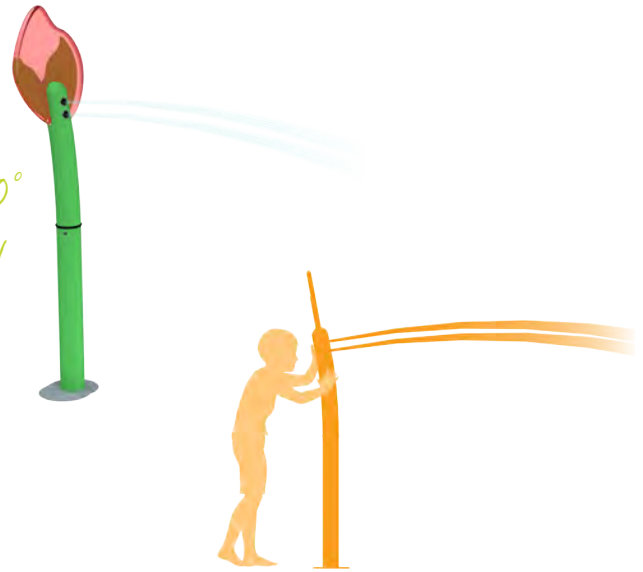

SPRAYS 120°
SPIN

POPPY BUD

PLAY ZONES

0-4

5-8

9+

HIGHLIGHTS

Sized to maximize interactivity, waterplayers can rotate Poppy Bud around and around, controlling what (or who!) it sprays. This feature rotates 360° and spray 120°.

WATER DISPLAY

spray effect

interactive

360° rotation

AquaLume™

PRODUCT COLLECTION

Grasslands

COLOURS

As shown in illustration