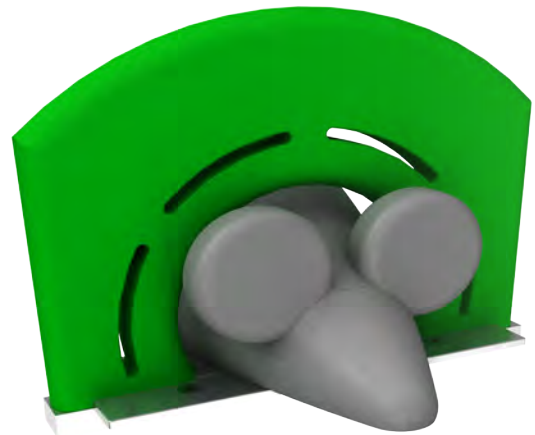

DISCOVERY STREAM

Ask about our stand-alone weirs for site built water streams.

STOUT MOUSE

PLAY ZONES

- 0 - 4
- 5 - 8
- 9 +

HIGHLIGHTS

Stout Mouse has a portly presence that moves back and forth to disrupt water flow. Combine with additional weirs downstream to encourage engaging and mindful play for all ages and abilities.

WATER DISPLAY

water weir

cause & effect

interactive

discovery play

PRODUCT COLLECTION

Grasslands

COLOURS

As shown in illustration