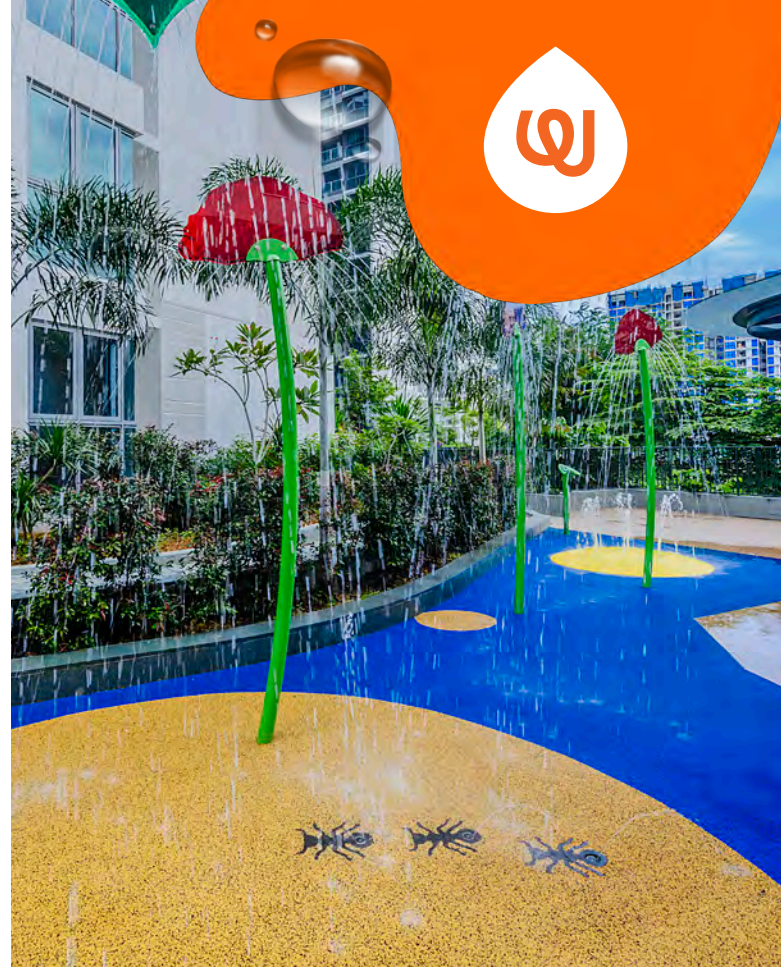

## WATER EFFECT

INTERACTIVE SPRAYS

## PLAY OPPORTUNITIES:

This flush mounted, interactive ground spray erupts with a bigger and bigger spray as waterplayers work together to cover the nozzles. Bring the play pad to life by pairing ants with snakes, frogs and gecko crawlers!