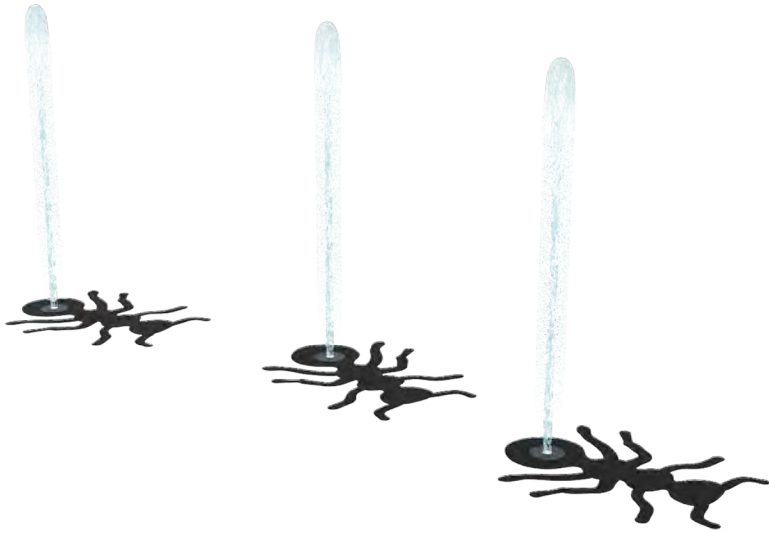

ANTS 3

0010-7453