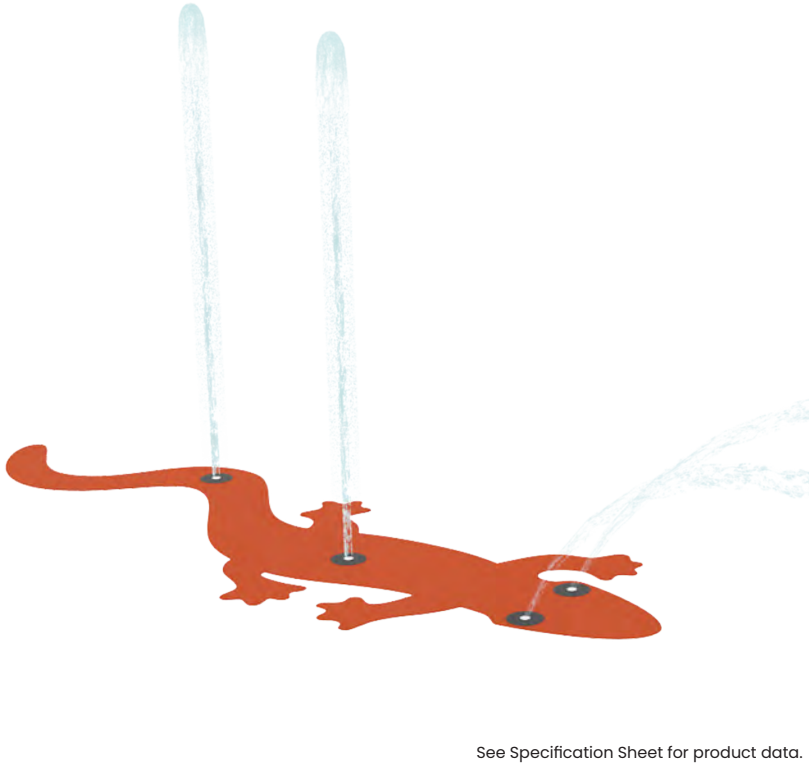

GECKO

0010-7456

See Specification Sheet for product data.