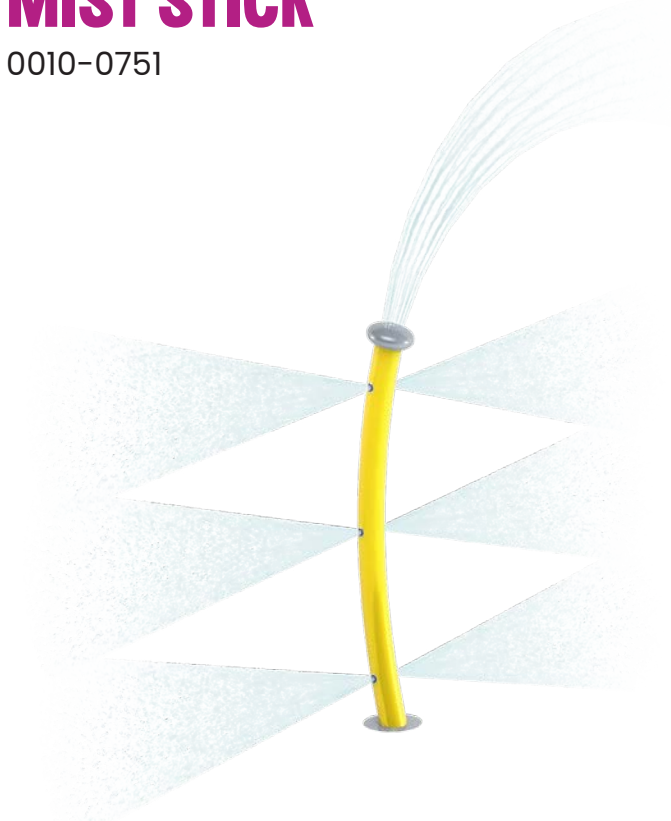

# MIST STICK

0010-0751

See Specification Sheet for product data.

**WATER EFFECT**

SPRAY

**INSTALLATION**

ZERO-DEPTH + WADING POOL

**PLAYPHASE™**

DETACHABLE MOUNTING SYSTEM

## PLAY OPPORTUNITIES:

Mist Stick sprays in every direction from multiple nozzles. Low in height, it's perfect for engaging smaller waterplayers.

COGNITIVE

PHYSICAL

CREATIVE

Play is fundamental in childhood development, health and wellbeing. Waterplay products are designed using research that supports cognitive, social and emotional, creative and physical growth. The above icons represent the leading attributes associated with this play feature.