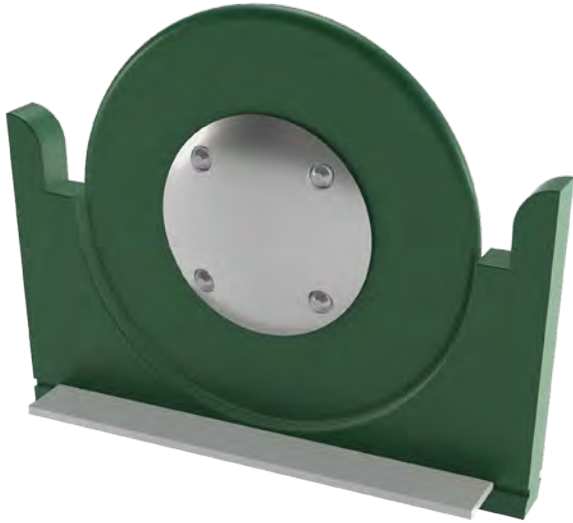

SEA BLOSSOM

0002-1500

See Specification Sheet for product data.

MODULARITY

CONFIGURATIONS FOR ANY SPACE

INSTALLATION

SURFACE MOUNTED

LEARNING STYLE

CAUSE & EFFECT

PLAY OPPORTUNITIES:

This aquatic flora twists open and closed to block and unblock water flow. Combine with additional weirs downstream to encourage engaging and mindful play for all ages and abilities.

COGNITIVE

SOCIAL

PHYSICAL

CREATIVE

Play is fundamental in childhood development, health and wellbeing. Waterplay products are designed using research that supports cognitive, social and emotional, creative and physical growth. The above icons represent the leading attributes associated with this play feature.