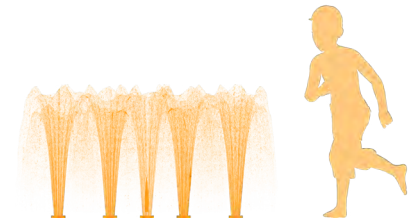

COVER THE OUTER NOZZLES...

WATCH THE CENTRE  
SPRAY RISE!

**TIP:** Cluster ground sprays together to create exciting water experiences for users of all abilities. Ground sprays are a perfect addition to any play zone and create natural gathering areas for exploration and communal play.

### HIGHLIGHTS

Encourage teamwork! Waterplayers cover the nozzle of the Group Volcano to send the centre nozzle shooting into the air.

- Flush-to-grade
- No pinch points
- Durable, anti-galling acetal nozzle