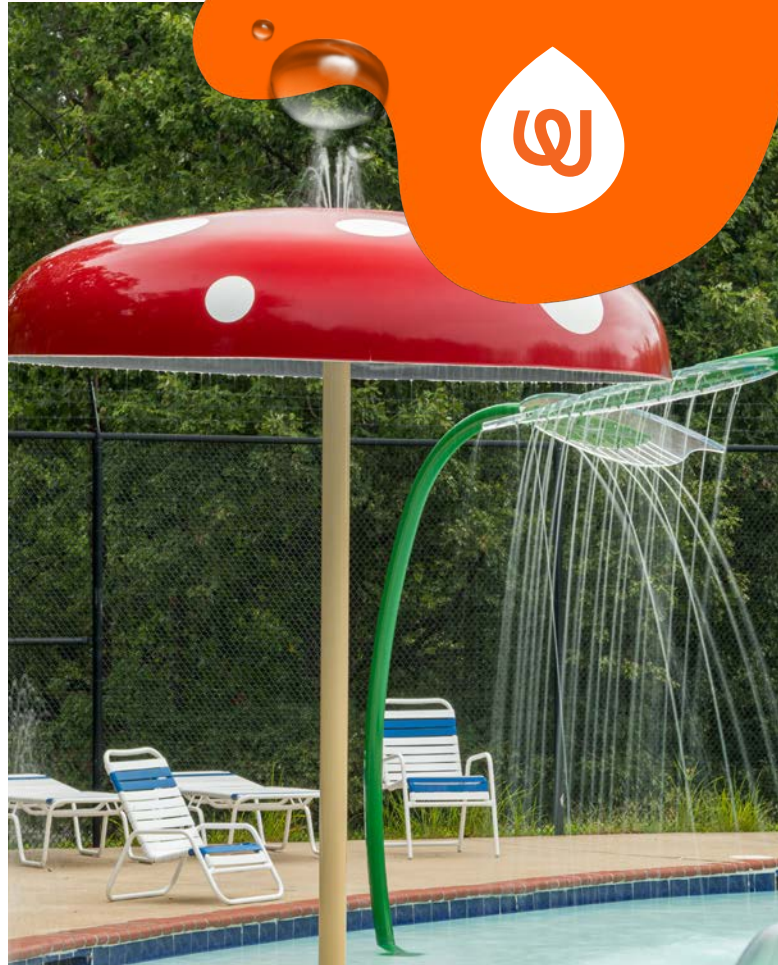

RAIN CAP DOTS

0010-2420

Other graphic options available

See Specification Sheet for product data.

WATER EFFECT

SHOWER

INSTALLATION

ZERO-DEPTH + WADING POOL

PLAYPHASE™

DETACHABLE MOUNTING SYSTEM

PLAY OPPORTUNITIES:

Run for cover! The Rain Cap is nature's umbrella. Cross through its curtain of rain drops and enjoy its spacious serene shelter.

COGNITIVE

SOCIAL

PHYSICAL

CREATIVE

Play is fundamental in childhood development, health and wellbeing. Waterplay products are designed using research that supports cognitive, social and emotional, creative and physical growth. The above icons represent the leading attributes associated with this play feature.