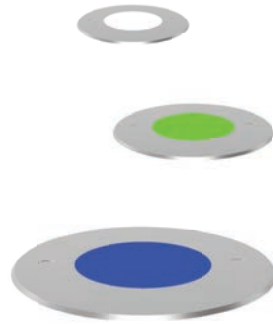

DAY-TO-NIGHT

Create a striking water display and extend the hours of usage for your play space. Choose one color or cycle through the RGB spectrum.

See Specification Sheet for product data.

GLOW EFFECTS

0010-3904

PRODUCT LINE Ground Sprays

CATEGORY Illumination

PLAY OPPORTUNITIES

Glow Effects perfectly illuminate surrounding water and transform any space into a stimulating nightscape that glimmers between play and visual art.

- Flush-to-grade
- LED technology
- Programmable sequencing

TIP: Artistically place Glow Effects throughout your play space and surrounding Luminary Sprays to create an illuminated visually pleasing water display.