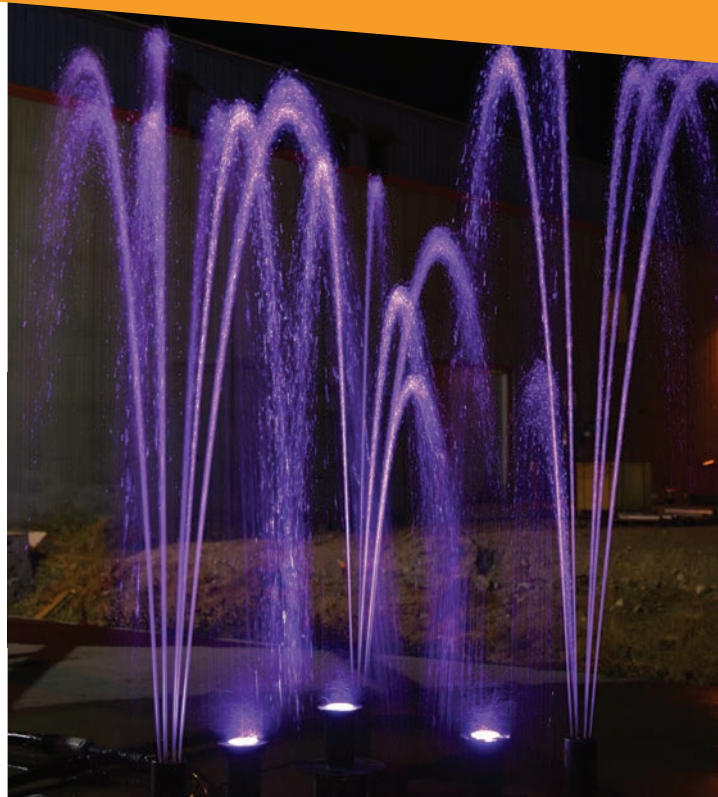

DAY-TO-NIGHT

Create a striking water display and extend the hours of usage for your play space. Choose one color or cycle through the RGB spectrum.

See Specification Sheet for product data.

GLOW EFFECTS

0010-3904

PRODUCT LINE Ground Sprays

CATEGORY Illumination

PLAY OPPORTUNITIES

Glow Effects perfectly illuminate surrounding water and transform any space into a stimulating nightscape that glimmers between play and visual art.

- Flush-to-grade
- LED technology
- Programmable sequencing

TIP: Artistically place Glow Effects throughout your play space and surrounding Luminary Sprays to create an illuminated visually pleasing water display.

N/A

Cluster ground sprays together to create exciting water experiences for users of all abilities. Ground sprays are a perfect addition to any play zone and create natural gathering areas for exploration and communal play.