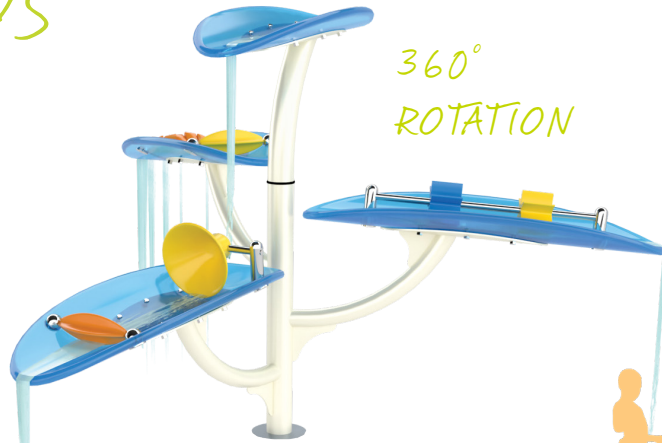

WATERWAYS

360°
ROTATION

INTERACTIVITY:

- 9 points

USERS: 16

playPHASE™: 1

COMPATIBLE WITH:

- Gully
- Basin

CLOSE-UP

WATERFALL 3

PLAY ZONES

0 - 4

5 - 8

9 +

HIGHLIGHTS

Water cascades onto the activity channels where waterplayers splash back and forth in a fun water fight, or dump, block, plug, guide, spin, flick and collect water on it's journey down the waterfall.

WATER DISPLAY

flowing stream and cascading effect

interactive

collaborative

discovery play

PRODUCT COLLECTION

Play Pals

COLOURS

AquaLume™: Light Blue, Orange, Clear

Weirs: Yellow, Orange, Blue

Powder coating: see Waterplay Colour Collections