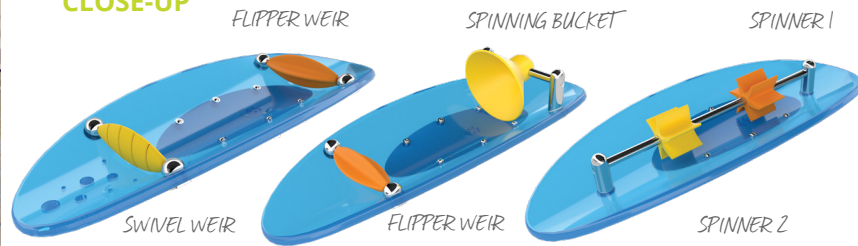

WATERWAYS

360°
ROTATION

INTERACTIVITY:

- 9 points

USERS: 16

playPHASE™: 1

COMPATIBLE WITH:

- Gully
- Basin

CLOSE-UP

WATERFALL 3

PLAY ZONES

0 - 4

5 - 8

9 +

HIGHLIGHTS

Water cascades onto the activity channels where waterplayers splash back and forth in a fun water fight, or dump, block, plug, guide, spin, flick and collect water on it's journey down the waterfall.

WATER DISPLAY

flowing stream and cascading effect

interactive

collaborative

discovery play

PRODUCT COLLECTION

Play Pals

COLOURS

AquaLume™: Light Blue, Orange, Clear

Weirs: Yellow, Orange, Blue

Powder coating: see Waterplay Colour Collections