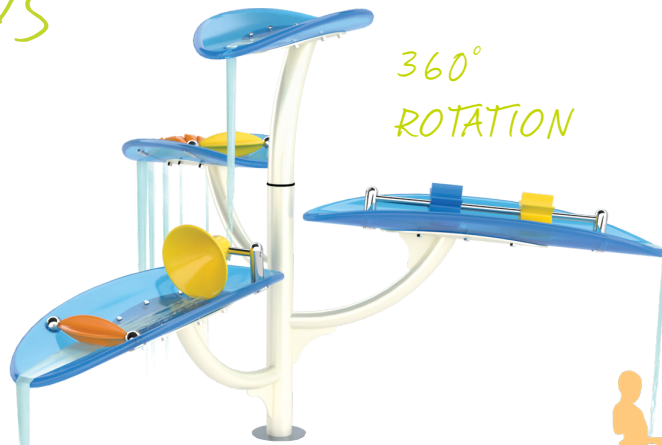

WATERWAYS

INTERACTIVITY:

- 9 points

USERS: 16

playPHASE™: 1

COMPATIBLE WITH:

- Gully
- Basin

CLOSE-UP

WATERFALL 3

PLAY ZONES
0 - 4
5 - 8
9 +
HIGHLIGHTS

Water cascades onto the activity channels where waterplayers splash back and forth in a fun water fight, or dump, block, plug, guide, spin, flick and collect water on it's journey down the waterfall.

WATER DISPLAY

flowing stream and cascading effect

interactive

collaborative

discovery play

PRODUCT COLLECTION

Play Pals

COLOURS