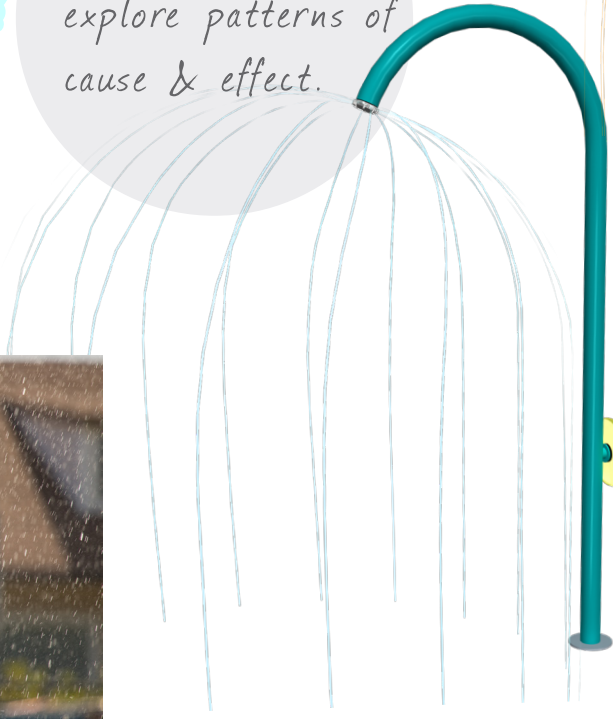

*Curious minds  
explore patterns of  
cause & effect.*

*Turn HANDLE to  
control water flow*

## CANDY CANE

### HIGHLIGHTS

Catch your friends in the Candy Cane spray! Twist the playful AquaLume™ handle to increase or decrease water flow for a pulsating water effect that will captivate those in and around it.

#### WATER DISPLAY

pulsating spray effect

interactive

collaboration

scientific inquiry