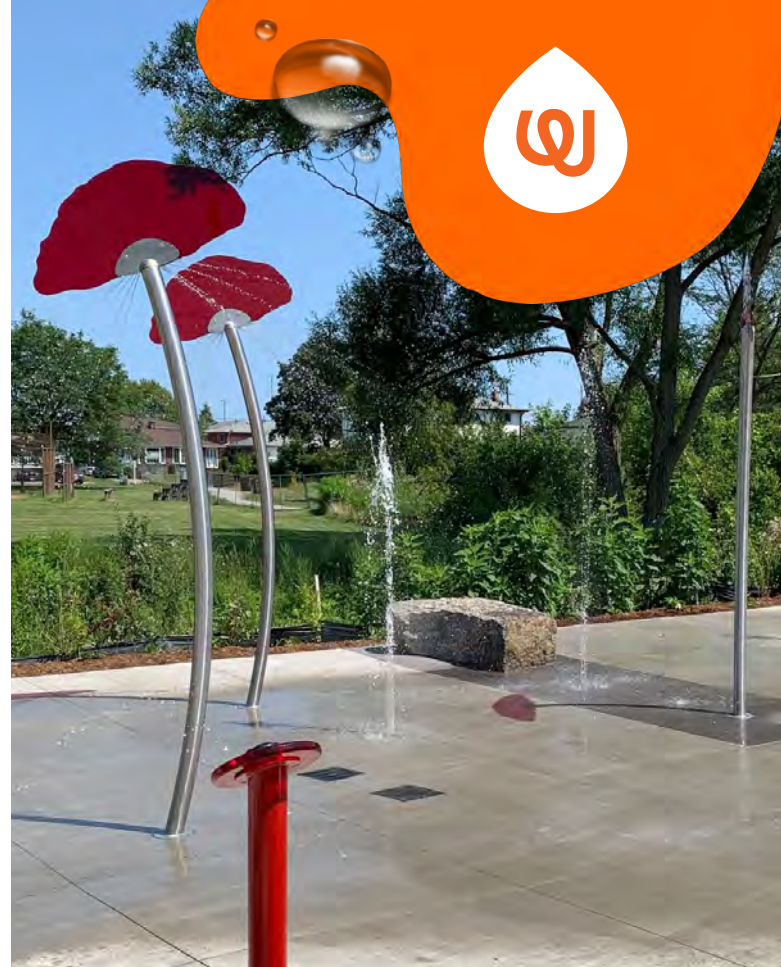

# STRAIGHT UP

0010-7485

Cluster ground sprays together to create exciting water experiences for users of all abilities. Ground sprays are a perfect addition to any play zone and create natural gathering areas for exploration and communal play.

## WATER EFFECT

SPRAY

## INSTALLATION

ZERO-DEPTH + WADING POOL

## PLAY OPPORTUNITIES:

A column of water that's perfect for hands, feet and general tomfoolery! Provide high play value with low water consumption.

COGNITIVE

PHYSICAL

Play is fundamental in childhood development, health and wellbeing. Waterplay products are designed using research that supports cognitive, social and emotional, creative and physical growth. The above icons represent the leading attributes associated with this play feature.