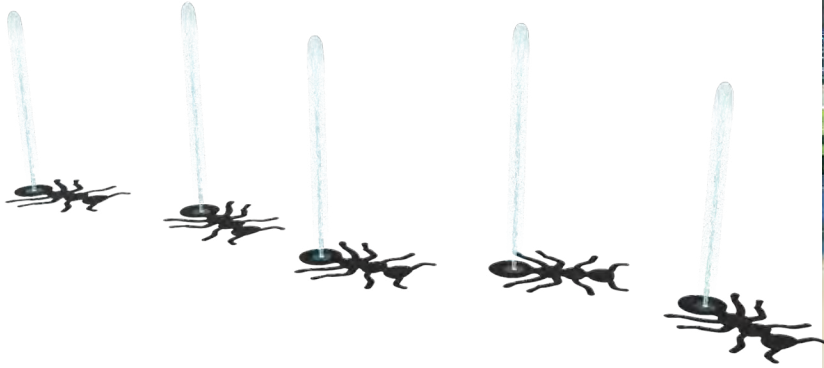

ANTS 5

0010-7454