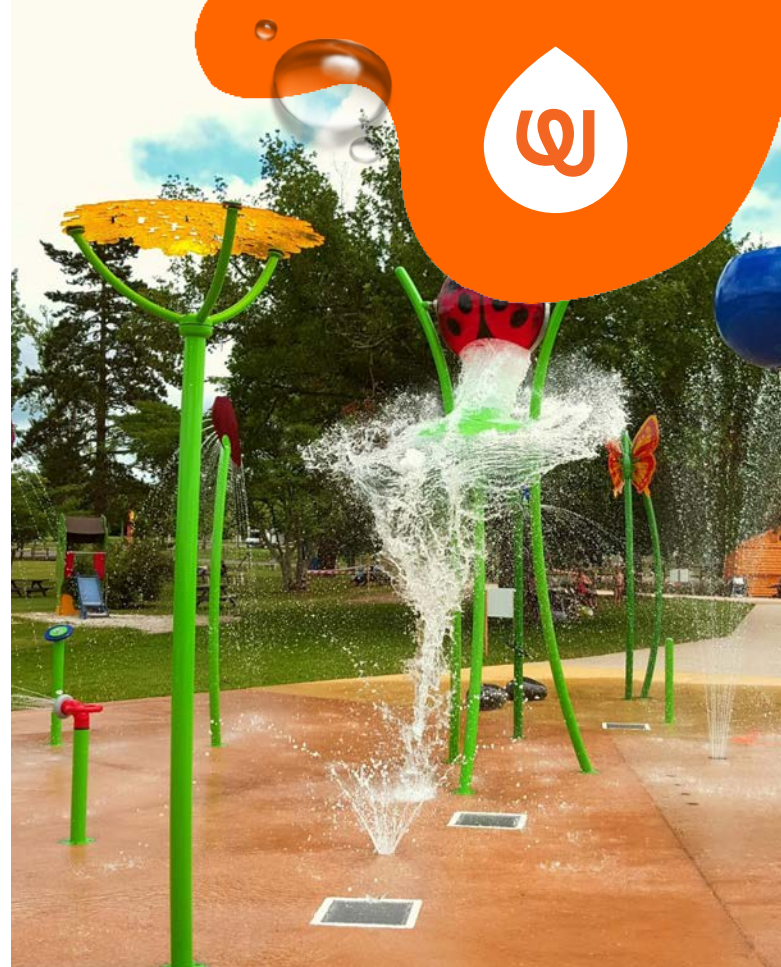

ANETH BLOOM 1

0010-4055

See Specification Sheet for product data.

WATER EFFECT

SHOWER

INSTALLATION

ZERO-DEPTH + WADING POOL

PLAYPHASE™

DETACHABLE MOUNTING SYSTEM

PLAY OPPORTUNITIES:

Water sprays from the stems of the Aneth Bloom, up through and deflecting off the floral clusters, showering waterplayers below. The blooming canopy casts additional shade coverage on the play pad.