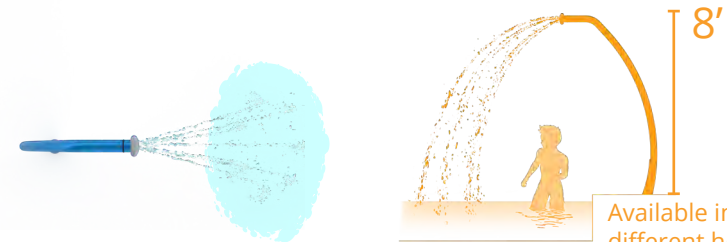

## RIVER SPRITZ 2

0010-9294

**PRODUCT LINE** Freestanding Play

**CATEGORY** Lazy Rivers

### HIGHLIGHTS

Choose your own adventure with immersive spray features that bring lazy rivers to life! Gently cool off guests as they leisurely cruise along the waterway with a classic yet invigorating sprinkle from high in the sky.