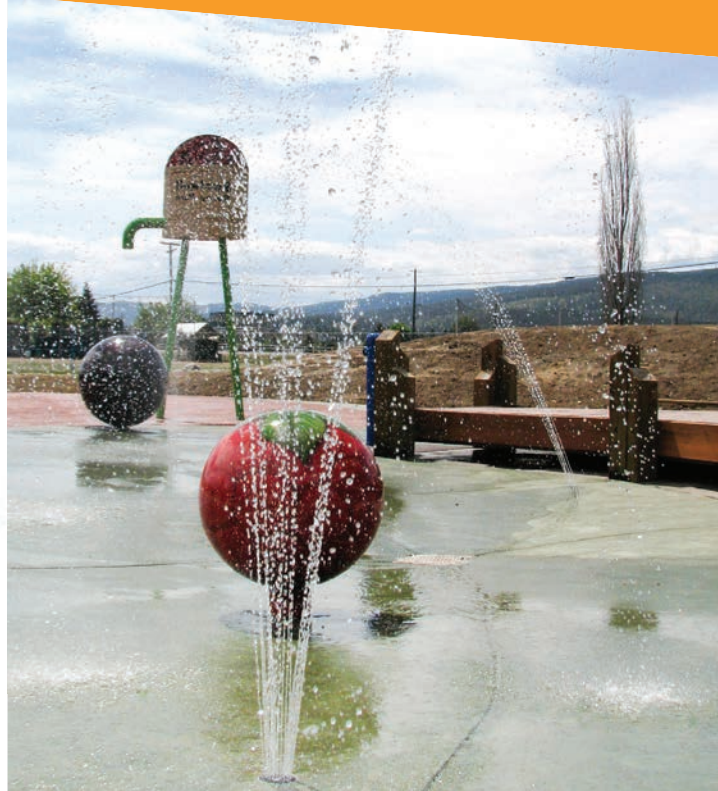

Cluster ground sprays together to create exciting water experiences for users of all abilities. Ground sprays are a perfect addition to any play zone and create natural gathering areas for exploration and communal play.

See Specification Sheet for product data.

TOWER SPRAY

0010-7488

PRODUCT LINE Ground Sprays

CATEGORY Classic Sprays

PLAY OPPORTUNITIES

If you're looking for height, then look no further. The Tower Spray sends water soaring into the sky with an impactful and playful water effect.

PLAY-BASED LEARNING

COGNITIVE

PHYSICAL

Play is fundamental in childhood development, health and wellbeing. Waterplay products are designed using research that supports cognitive, social and emotional, creative and physical growth. The above icons represent the leading attributes associated with this play feature.

Zero-depth + Wading Pool

WATER EFFECT

Multi-directional Sprays