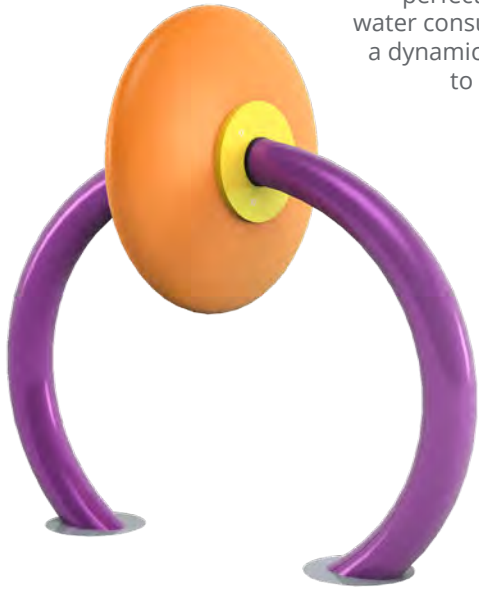

Optimize water use and maximize play value with Waterplay's on demand button activators. A perfect solutions for reducing water consumption while creating a dynamic play experience. **SPIN** to start the flow of water.

See Specification Sheet for product data.

RINGMASTER

0010-1432

PRODUCT LINE Freestanding Play, Water Management

CATEGORY Activators

PLAY OPPORTUNITIES

Bring surrounding play features to life by spinning the Ringmaster's magic sphere handle. Waterplay's Action Activators™ are the perfect blend of play value and water conservation.

PLAY-BASED LEARNING

COGNITIVE

SOCIAL

PHYSICAL

CREATIVE

Play is fundamental in childhood development, health and wellbeing. Waterplay products are designed using research that supports cognitive, social and emotional, creative and physical growth. The above icons represent the leading attributes associated with this play feature.