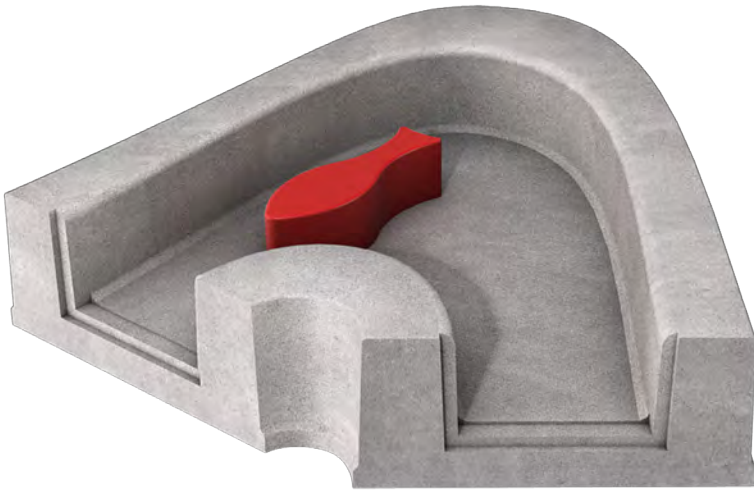

LITTLE BEND 1 FISH

0002-1676

See Specification Sheet for product data.

MODULARITY

CONFIGURATIONS FOR ANY SPACE

INSTALLATION

SURFACE MOUNTED

LEARNING STYLE

CAUSE & EFFECT

PLAY OPPORTUNITIES:

This rotating water weir splashes playfully as waterplayers spin its handles. Pair with additional weirs downstream to encourage engaging and mindful play for all ages and abilities.

COGNITIVE

SOCIAL

PHYSICAL

CREATIVE

Play is fundamental in childhood development, health and wellbeing. Waterplay products are designed using research that supports cognitive, social and emotional, creative and physical growth. The above icons represent the leading attributes associated with this play feature.