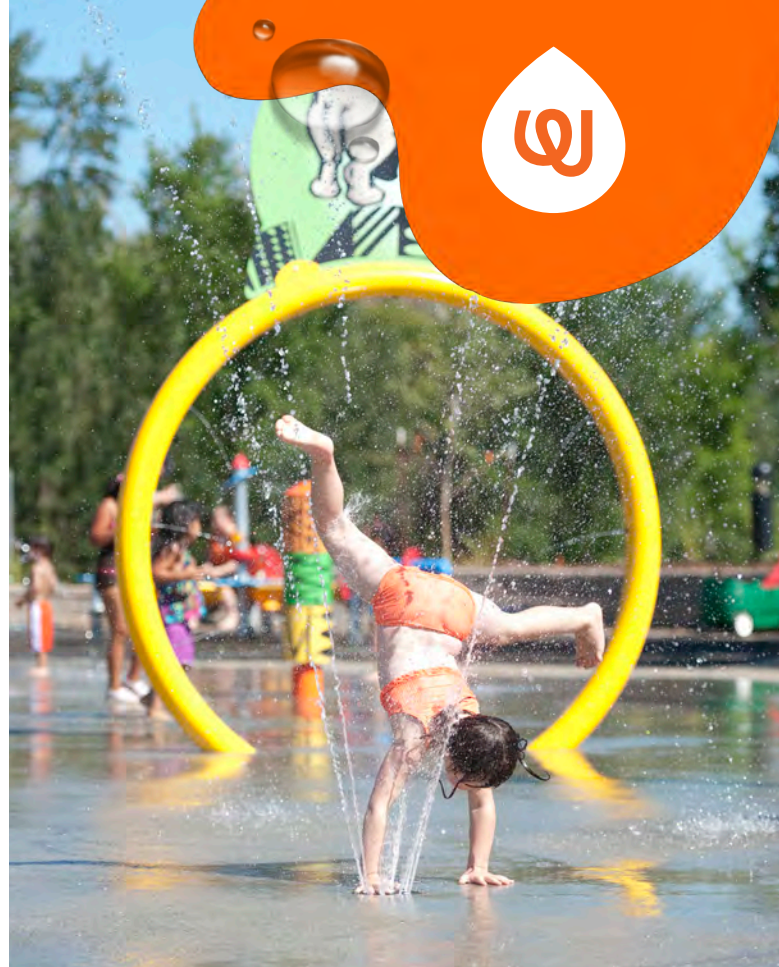

MOP TOP

0010-7493

Cluster ground sprays together to create exciting water experiences for users of all abilities. Ground sprays are a perfect addition to any play zone and create natural gathering areas for exploration and communal play.

See Specification Sheet for product data.

WATER EFFECT

MULTI-DIRECTIONAL, ANGLED

INSTALLATION

ZERO-DEPTH + WADING POOL

MATERIALS

ANTI-GALLING ACETAL NOZZLE

PLAY OPPORTUNITIES:

Ready to make a big impact, this *adjustable ground spray* features a 6" (152mm) nozzle that sends water up and out. Adjust directions and angles for a perfect water adventure!

COGNITIVE

PHYSICAL

Play is fundamental in childhood development, health and wellbeing. Waterplay products are designed using research that supports cognitive, social and emotional, creative and physical growth. The above icons represent the leading attributes associated with this play feature.