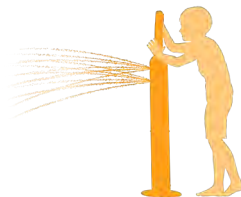

### PLAY OPPORTUNITIES

Spark imagination and creativity with a playful Dolphin cannon. Grab hold of the inviting shape and chase your target 150° or 360° around the splash pad.

### PLAY-BASED LEARNING

COGNITIVE

CREATIVE

PHYSICAL

SOCIAL

Play is fundamental in childhood development, health and wellbeing. Waterplay products are designed using research that supports cognitive, social and emotional, creative and physical growth. The above icons represent the leading attributes associated with this play feature.