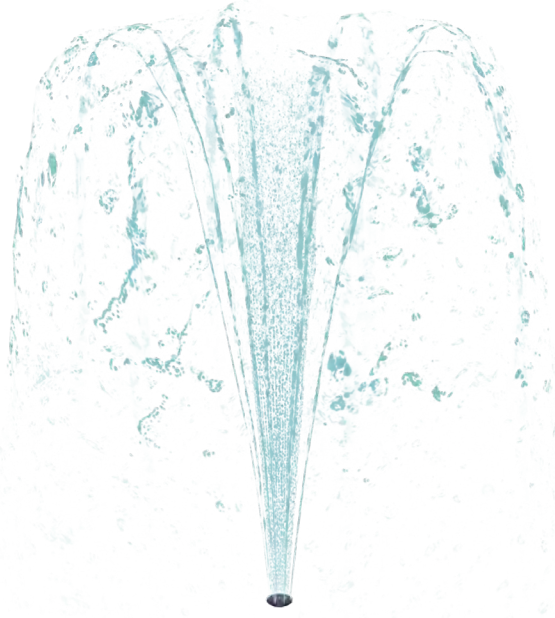

CONFETTI SPRAY

0010-7476

Cluster ground sprays together to create exciting water experiences for users of all abilities. Ground sprays are a perfect addition to any play zone and create natural gathering areas for exploration and communal play.

See Specification Sheet for product data.

WATER EFFECT

16 STREAMS

INSTALLATION

ZERO-DEPTH + WADING POOL

MATERIALS

ANTI-GALLING ACETAL NOZZLE

PLAY OPPORTUNITIES:

With eight large streams encircling eight smaller streams, this small ground spray shoots into the air like a burst of confetti. Provide high play value with low water consumption.

COGNITIVE

PHYSICAL

Play is fundamental in childhood development, health and wellbeing. Waterplay products are designed using research that supports cognitive, social and emotional, creative and physical growth. The above icons represent the leading attributes associated with this play feature.