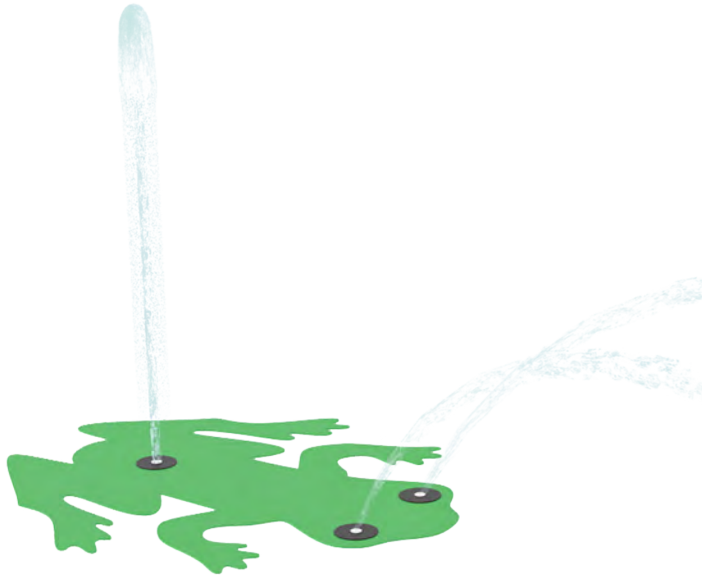

FROG

0010-7455

See Specification Sheet for product data.

WATER EFFECT

INTERACTIVE SPRAYS

INSTALLATION

ZERO-DEPTH

MATERIALS

ANTI-GALLING ACETAL NOZZLE

PLAY OPPORTUNITIES:

This flush mounted, interactive ground spray erupts with a bigger and bigger spray as waterplayers work together to cover the nozzles. Bring the play pad to life by pairing the frog with snakes, ants and gecko crawlers!

COGNITIVE

SOCIAL

PHYSICAL

CREATIVE

Play is fundamental in childhood development, health and wellbeing. Waterplay products are designed using research that supports cognitive, social and emotional, creative and physical growth. The above icons represent the leading attributes associated with this play feature.

PLAY ZONES:

DEVELOPMENT

DISCOVERY

EXPLORATION

ADVENTURE

CATEGORY: Silhouette Sprays

PRODUCT LINE: Ground Sprays & Playable Fountains

WATERPLAY
BY **MAKER**