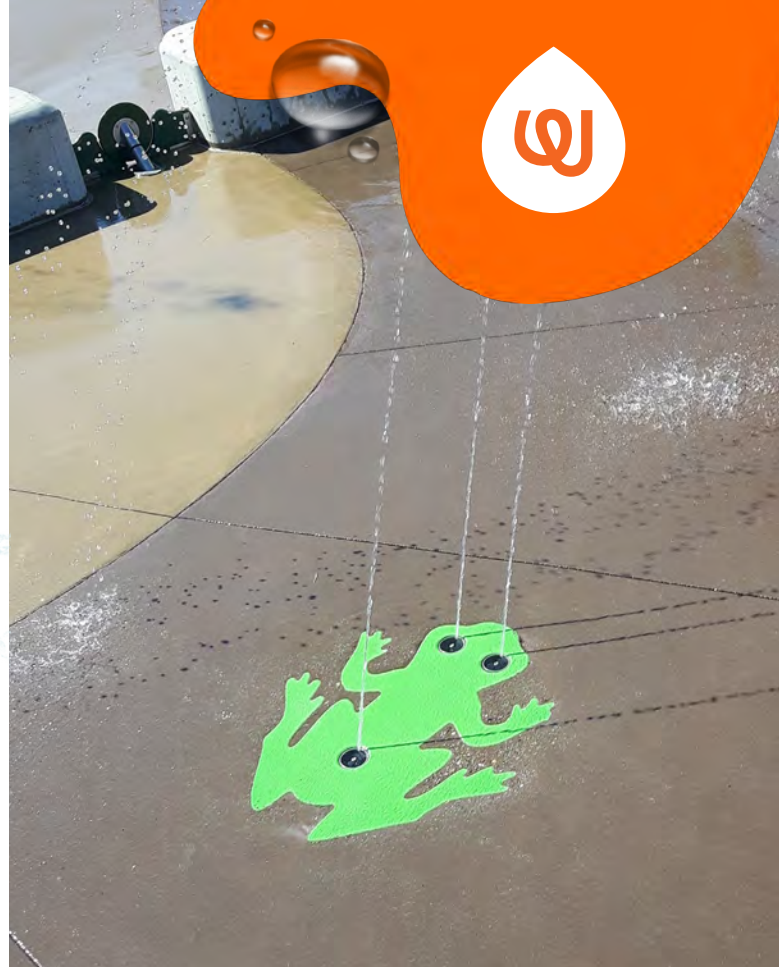

FROG

0010-7455

See Specification Sheet for product data.

WATER EFFECT

INTERACTIVE SPRAYS

INSTALLATION

ZERO-DEPTH

MATERIALS

ANTI-GALLING ACETAL NOZZLE

PLAY OPPORTUNITIES:

This flush mounted, interactive ground spray erupts with a bigger and bigger spray as waterplayers work together to cover the nozzles. Bring the play pad to life by pairing the frog with snakes, ants and gecko crawlers!

COGNITIVE

SOCIAL

PHYSICAL

CREATIVE

Play is fundamental in childhood development, health and wellbeing. Waterplay products are designed using research that supports cognitive, social and emotional, creative and physical growth. The above icons represent the leading attributes associated with this play feature.

PLAY ZONES:

DEVELOPMENT

DISCOVERY

EXPLORATION

ADVENTURE

CATEGORY: Silhouette Sprays

PRODUCT LINE: Ground Sprays & Playable Fountains

WATERPLAY
BY **MAKER**