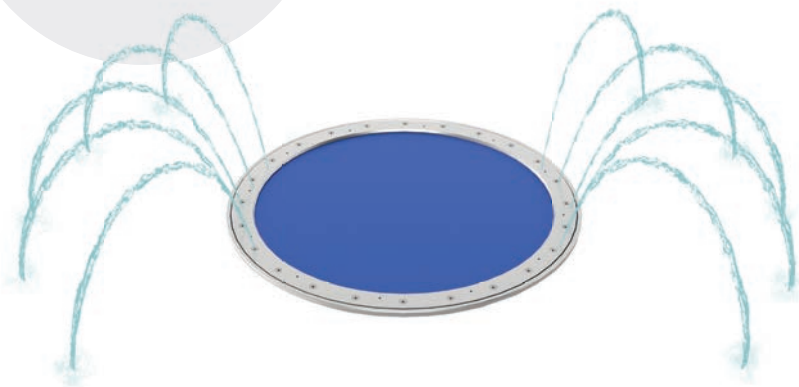

CAUSE + EFFECT
Jump on the puddle to make the sprays shoot higher!

See Specification Sheet for product data.

PUDDLE 3

0010-7468

PRODUCT LINE Ground Sprays

CATEGORY Puddles

PLAY OPPORTUNITIES

Bringing the fun of rain puddles to the splash pad! Kids can stomp, dance or hop on Puddles to create a splashy water effect. Bounce around on the Original Puddle!

PLAY-BASED LEARNING

COGNITIVE

SOCIAL

PHYSICAL

CREATIVE

Play is fundamental in childhood development, health and wellbeing. Waterplay products are designed using research that supports cognitive, social and emotional, creative and physical growth. The above icons represent the leading attributes associated with this play feature.

PLAY ZONES

DEVELOPMENT

DISCOVERY

EXPLORATION

ADVENTURE

MATERIALS

Textured, Non-slip, Durable Surface

INSTALLATION

Zero-depth

WATER EFFECT

Interactive & Multidirectional