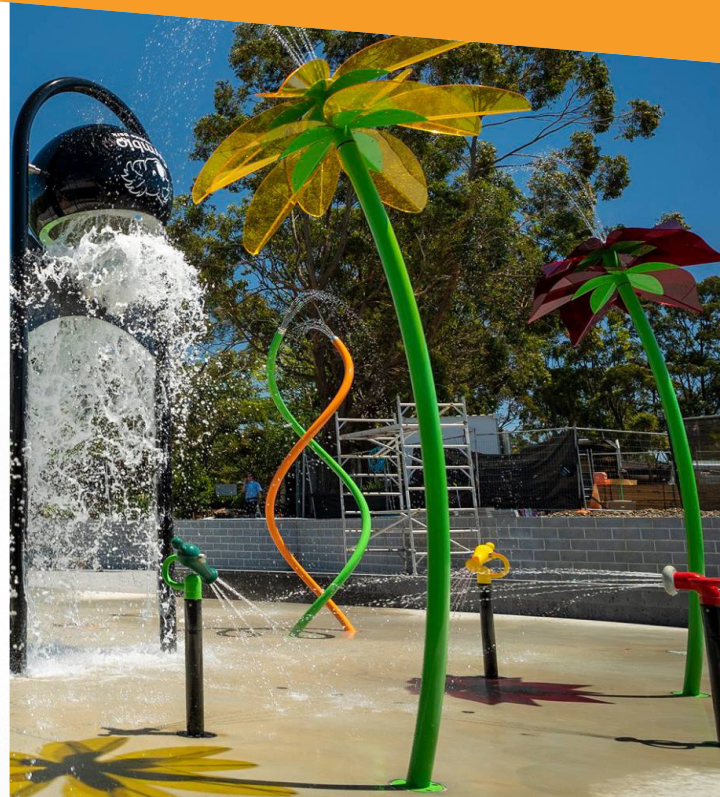

See Specification Sheet for product data.

DAISY MAE WINDY

0010-1655

PRODUCT LINE Freestanding Play

CATEGORY Columns, Nature

PLAY OPPORTUNITIES

Daisy Mae Windy creates a beautiful showering canopy. It sprays water droplets up and onto its petals before falling on waterplayers below. Create a cluster of Daisy Maes or Trilli Lilies for a playful bouquet.

PLAY-BASED LEARNING

COGNITIVE

CREATIVE

PHYSICAL

Play is fundamental in childhood development, health and wellbeing. Waterplay products are designed using research that supports cognitive, social and emotional, creative and physical growth. The above icons represent the leading attributes associated with this play feature.