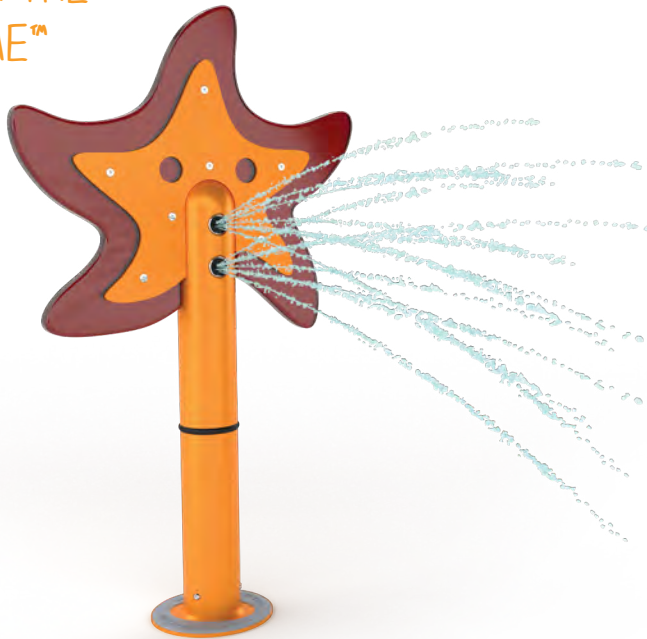

PEEK  
THROUGH THE  
AQUALUME™  
SHAPE!

See Specification Sheet for product data.

## STARFISH

0010-8856

**PRODUCT LINE** Freestanding Play

**CATEGORY** Characters, Columns, Nautical

### PLAY OPPORTUNITIES

Peek through the eyes of the Starfish, grab on to his arms, and take control! This fun sea creatures sprays 150° or 360° degrees.