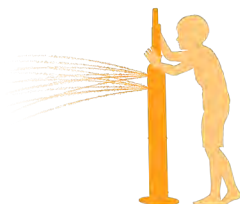

### PLAY OPPORTUNITIES

Peek through the eyes of the Starfish, grab on to his arms, and take control! This fun sea creatures sprays 150° or 360° degrees.