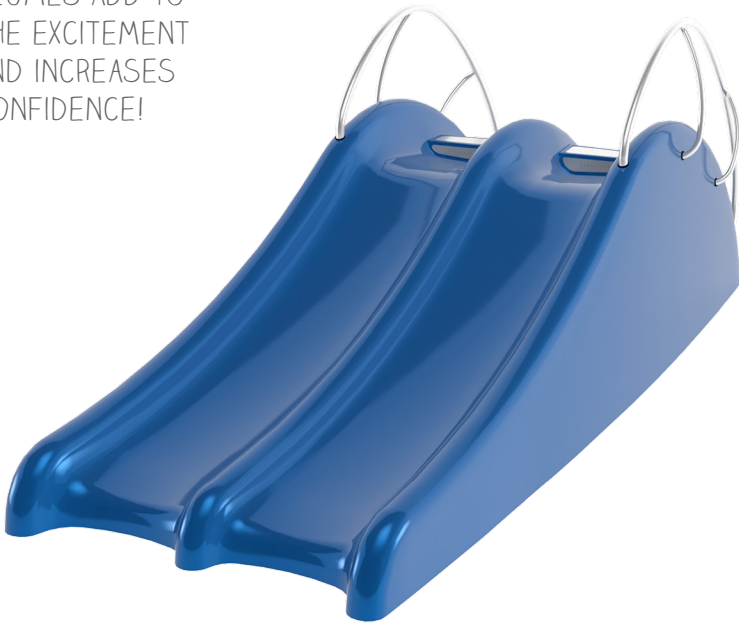

TWIN SLIDE
FLUMES ADD TO
THE EXCITEMENT
AND INCREASES
CONFIDENCE!

See Specification Sheet for product data.

TWIN TOT SLIDE

C07-009

PRODUCT LINE Freestanding Play

CATEGORY Flumes

PLAY OPPORTUNITIES

The Twin Tot Slide features a gentle slope for a smooth, safe ride for even the youngest waterplayers. The slide is accessible from every angle so that caretakers can be a part of the experience and help their little waterplayer reach new heights! Sold with a impact mat and perfect for at-depth wading pool installations.

FLUME	Open
HEIGHT	5'7" / 1710 mm
ORIENTATION	Straight
RUNOUT	No

PLAY ZONES

DEVELOPMENT

DISCOVERY

EXPLORATION

ADVENTURE

IMPACT MAT COLOURS

Caribbean Blue