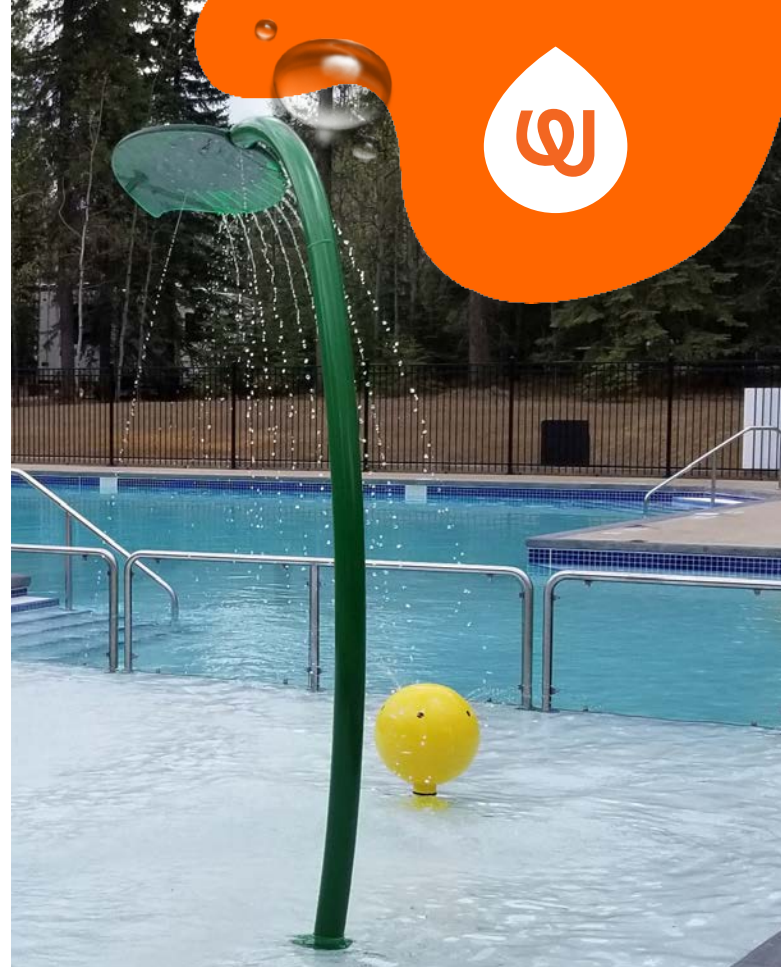

LEAFLET

0010-7947

See Specification Sheet for product data.

WATER EFFECT

MULTIPLE STREAMS

INSTALLATION

ZERO-DEPTH + WADING POOL

PLAYPHASE™

DETACHABLE MOUNTING SYSTEM

PLAY OPPORTUNITIES:

Let your play pad sprout with fun. This young Leaflet spray water from the side of its acrylic panel to shower those below. Pair with the Waterleaf to create various stages of plant growth.