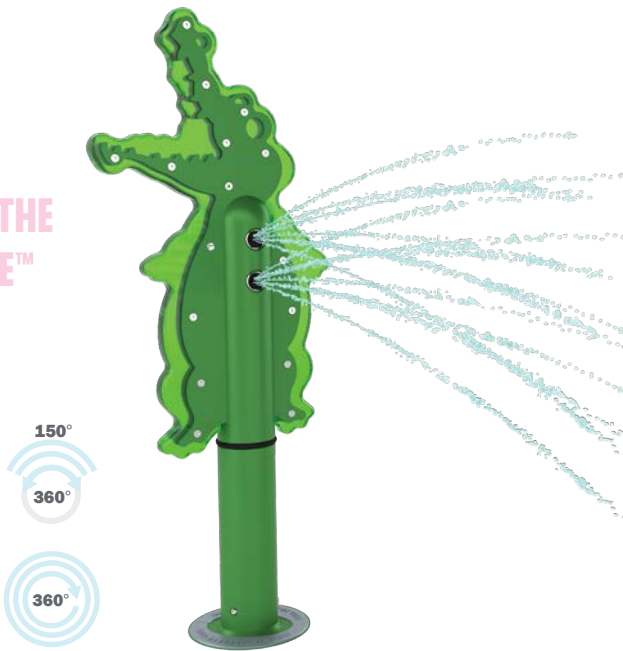

CROCODILE

0010-0071

PEEK
THROUGH THE
AQUALUME™
SHAPE!

See Specification Sheet for product data.

WATER EFFECT

SPRAY

INSTALLATION

ZERO-DEPTH + WADING POOL

PLAYPHASE™

DETACHABLE MOUNTING SYSTEM

PLAY OPPORTUNITIES:

This playful Crocodile is sure to splash anything in its reach. Grab hold of the inviting shape and chase your target around the splash pad.

COGNITIVE

SOCIAL

PHYSICAL

CREATIVE

Play is fundamental in childhood development, health and wellbeing. Waterplay products are designed using research that supports cognitive, social and emotional, creative and physical growth. The above icons represent the leading attributes associated with this play feature.