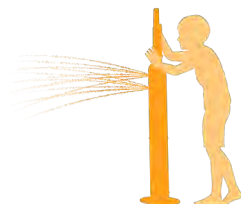

PEEK
THROUGH THE
AQUALUME™
SHAPE!

See Specification Sheet for product data.

STARFISH

0010-8856

PRODUCT LINE Freestanding Play

CATEGORY Characters, Columns, Nautical

PLAY OPPORTUNITIES

Peek through the eyes of the Starfish, grab on to his arms, and take control! This fun sea creatures sprays 360° degrees.

PLAY-BASED LEARNING

COGNITIVE

CREATIVE

PHYSICAL

SOCIAL

Play is fundamental in childhood development, health and wellbeing. Waterplay products are designed using research that supports cognitive, social and emotional, creative and physical growth. The above icons represent the leading attributes associated with this play feature.