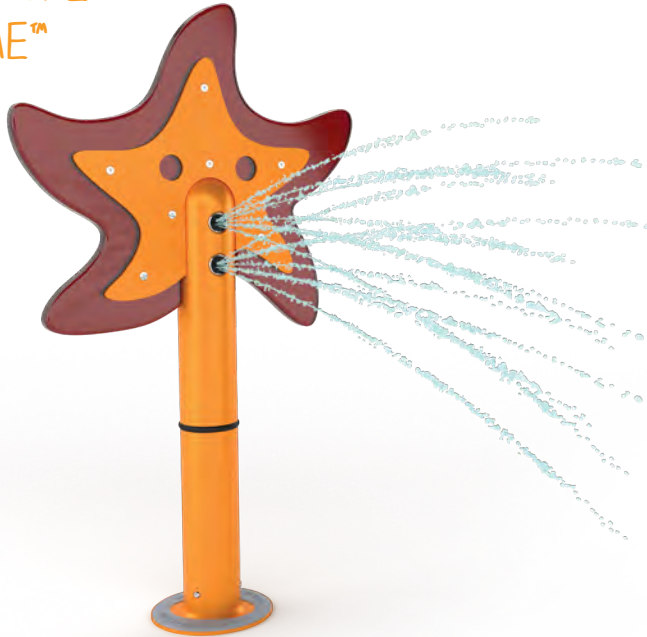

PEEK
THROUGH THE
AQUALUME™
SHAPE!

See Specification Sheet for product data.

STARFISH

0010-8856

PRODUCT LINE Freestanding Play

CATEGORY Characters, Columns, Nautical

PLAY OPPORTUNITIES

Peek through the eyes of the Starfish, grab on to his arms, and take control! This fun sea creatures sprays 360° degrees.

PLAY-BASED LEARNING

COGNITIVE

CREATIVE

PHYSICAL

SOCIAL

Play is fundamental in childhood development, health and wellbeing. Waterplay products are designed using research that supports cognitive, social and emotional, creative and physical growth. The above icons represent the leading attributes associated with this play feature.