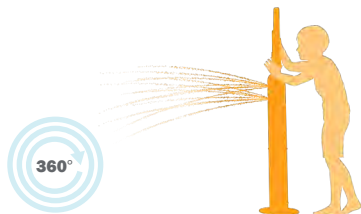

PEEK
THROUGH
THE
AQUALUME™
SHAPE!

See Specification Sheet for product data.

FOX

0010-8414

PRODUCT LINE Freestanding Play

CATEGORY Characters, Columns, Nature

PLAY OPPORTUNITIES

Watch out as the mischievous Fox sneaks up on unsuspecting waterplayers and sprays them from every direction! Evade incoming water fights and spy on your playmates through the Aqualume shapes.

PLAY-BASED LEARNING

COGNITIVE

CREATIVE

PHYSICAL

SOCIAL

Play is fundamental in childhood development, health and wellbeing. Waterplay products are designed using research that supports cognitive, social and emotional, creative and physical growth. The above icons represent the leading attributes associated with this play feature.