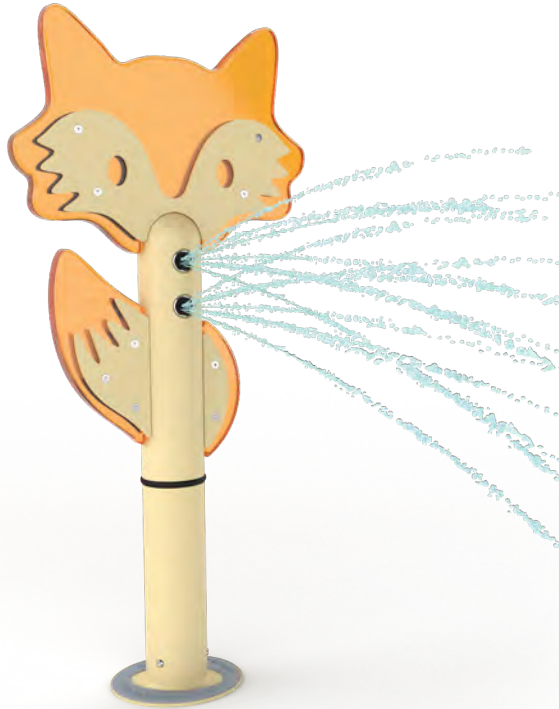

PEEK
THROUGH
THE
AQUALUME™
SHAPE!

See Specification Sheet for product data.

FOX

0010-8414

PRODUCT LINE Freestanding Play

CATEGORY Characters, Columns, Nature

PLAY OPPORTUNITIES

Watch out as the mischievous Fox sneaks up on unsuspecting waterplayers and sprays them from every direction! Evade incoming water fights and spy on your playmates through the Aqualume shapes.

PLAY-BASED LEARNING

COGNITIVE

CREATIVE

PHYSICAL

SOCIAL

Play is fundamental in childhood development, health and wellbeing. Waterplay products are designed using research that supports cognitive, social and emotional, creative and physical growth. The above icons represent the leading attributes associated with this play feature.

PLAY ZONES

DEVELOPMENT

DISCOVERY

EXPLORATION

ADVENTURE

playPHASE™

Detachable Mounting System

INSTALLATION