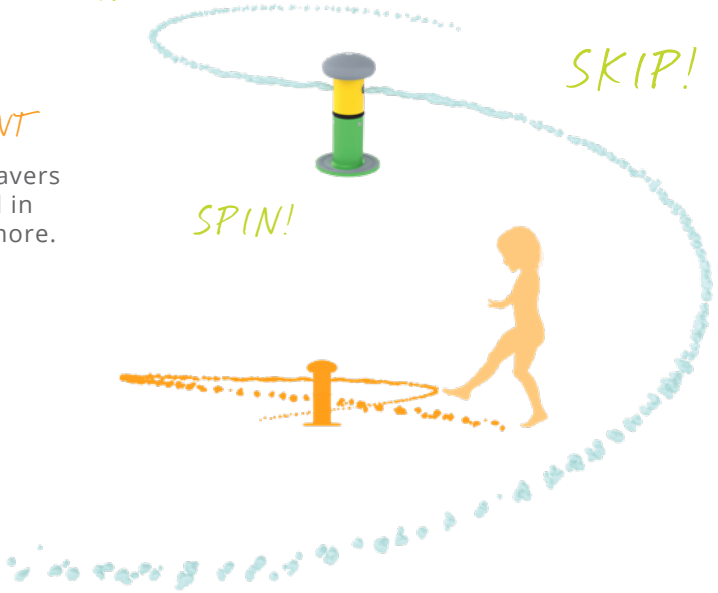

5% DISCOUNT

When Water Weavers are purchased in groups of 3 or more.

AIM

SKIP!

SPIN!

#### WATER DISPLAY

weaving spray effect

social play

interactive

360° rotation