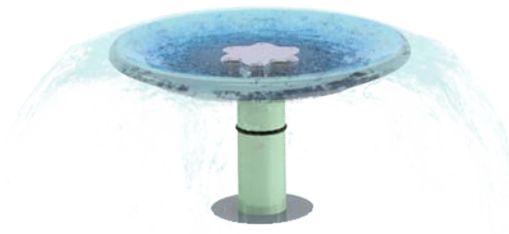

WATERWAYS

360° ROTATION

INTERACTIVITY:

- 1 point

USERS: 4

playPHASE™: 1

COMPATIBLE WITH:

- Waterfall 3
- Waterfall 2
- Waterfall 1
- Gully

BASIN

PLAY ZONES

0 - 4

5 - 8

9 +

HIGHLIGHTS

As water falls into the Basin from the water channel it churns and bubbles as curious waterplayers splash and spin the hub to create an exciting whirlpool that sends water flying.