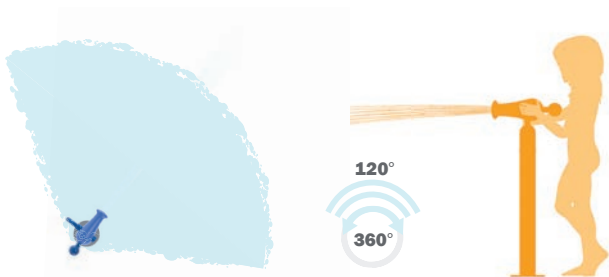

See Specification Sheet for product data.

CARRONADE

0010-0428

PRODUCT LINE Freestanding Play

CATEGORY Cannons, Nautical

PLAY OPPORTUNITIES

Fire in the hole! Bring exciting water cannon action to the play pad with the Carronade. Waterplayers grab the sphere handle to rotate the cannon and spray nearby pirates! Combine multiple cannons for team play.

PLAY-BASED LEARNING

COGNITIVE

SOCIAL

PHYSICAL

CREATIVE

Play is fundamental in childhood development, health and wellbeing. Waterplay products are designed using research that supports cognitive, social and emotional, creative and physical growth. The above icons represent the leading attributes associated with this play feature.