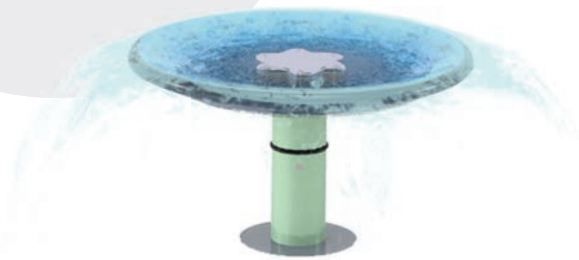

INTERACTIVITY:

- 1 point

USERS: 4

playPHASE™: 1

COMPATIBLE WITH:

- Waterfall 3
- Waterfall 2
- Waterfall 1
- Gully

See Specification Sheet for product data.

BASIN

0010-3859

PRODUCT LINE Freestanding Play, Play Systems

CATEGORY Waterways

PLAY OPPORTUNITIES

As water falls into the Basin from the water channel it churns and bubbles as curious waterplayers splash and spin the hub to create an exciting whirlpool that sends water flying.

PLAY-BASED LEARNING

COGNITIVE

SOCIAL

PHYSICAL

CREATIVE

Play is fundamental in childhood development, health and wellbeing. Waterplay products are designed using research that supports cognitive, social and emotional, creative and physical growth. The above icons represent the leading attributes associated with this play feature.