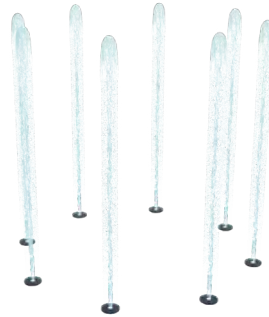

- Solo Spurt & Straight Up

Steady Stream & The Wave

HIDE IN THE MIDDLE OF THE WATER RING!

TEAM UP TO COVER THE WATER SPURTS

TIP: Cluster ground sprays together to create exciting water experiences for users of all abilities. Ground sprays are a perfect addition to any play zone and create natural gathering areas for exploration and communal play.

DOUGHNUT

PLAY ZONES

0 - 4

5 - 8

9 +

HIGHLIGHTS

Create a water fortress with the Doughnut—an exciting circular cluster of groundsprays.

- Flush-to-grade
- No pinch points
- Durable, anti-galling acetal nozzle

WATER DISPLAY

multiple nozzle spray effect

social play

spatial awareness

PRODUCT COLLECTION

Ground Sprays

NOZZLE COMPATIBILITY

Solo Spurt, Straight Up, Steady Stream, The Wave