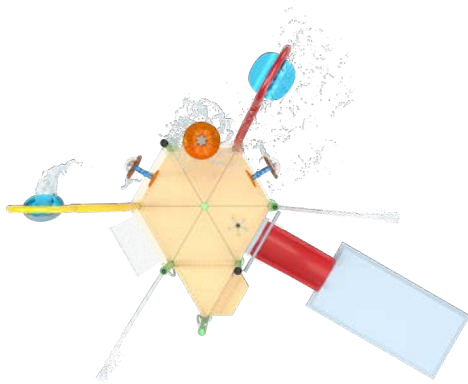

AT04-CLASSIC

AT04-01

SEE SPECIFICATION SHEET FOR PRODUCT DATA.

Interactive, easy-to-reach play elements and exciting water effects both on and off the structure create exciting adventures for waterplayers of all ages.

CATEGORY: Activity Towers

PLAY OPPORTUNITIES:

The compact size of the AT04 allows these neatly packed play structures to fit easily into any project. A low-height slide and fascinating spray encounters invite even the smallest Waterplayer to make new discoveries and engage in immersive play.

SLIDES **1**

WATER FEATURES **9**

LENGTH/WIDTH	21'2" x 12'11" (6.5m x 3.9m)
TOTAL HEIGHT	12'8" (3.86m)
TOP DECK HEIGHT	2' (0.6m)

INSTALLATION

ZERO-DEPTH, WADING POOL & SLOPED SURFACES

PLAYCONNECT™

DETACHABLE PLAY FEATURE MOUNTING SYSTEM