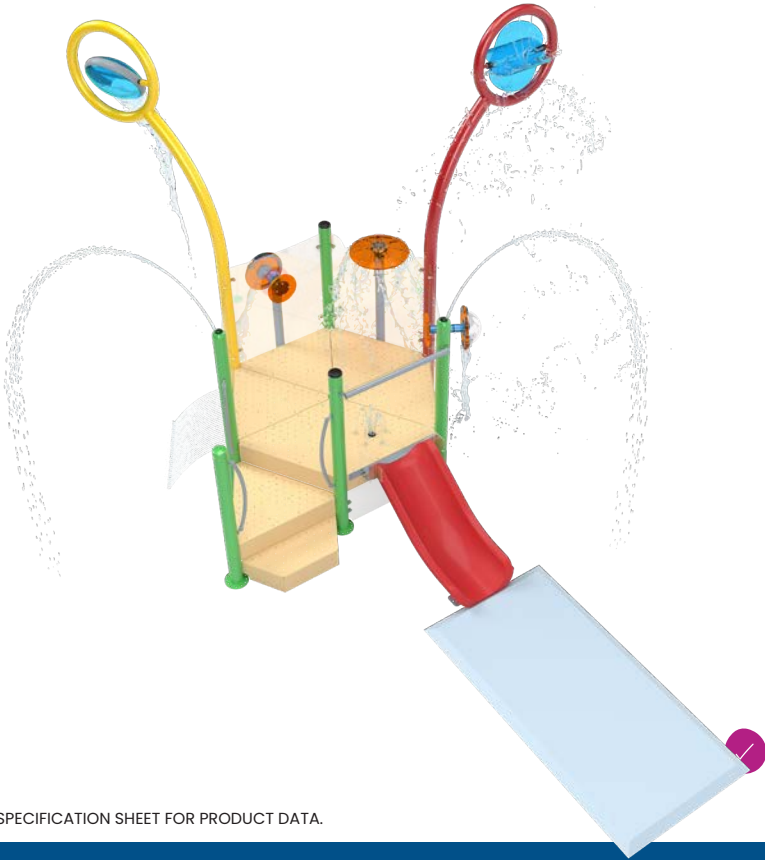

AT04-CLASSIC

AT04-01

SEE SPECIFICATION SHEET FOR PRODUCT DATA.

Interactive, easy-to-reach play elements and exciting water effects both on and off the structure create exciting adventures for waterplayers of all ages.

CATEGORY: Activity Towers

PLAY OPPORTUNITIES:

The compact size of the AT04 allows these neatly packed play structures to fit easily into any project. A low-height slide and fascinating spray encounters invite even the smallest Waterplayer to make new discoveries and engage in immersive play.

SLIDES **1**

WATER FEATURES **9**

LENGTH/WIDTH	21'2" x 12'11" (6.5m x 3.9m)
TOTAL HEIGHT	12'8" (3.86m)
TOP DECK HEIGHT	2' (0.6m)

INSTALLATION

ZERO-DEPTH, WADING POOL & SLOPED SURFACES

PLAYCONNECT™

DETACHABLE PLAY FEATURE MOUNTING SYSTEM