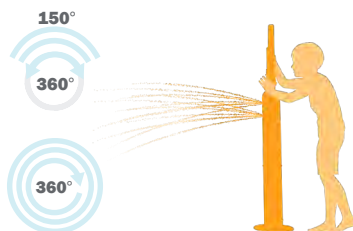

PEEK
THROUGH
THE
AQUALUME™
SHAPE!

See Specification Sheet for product data.

FOX

0010-8414

PRODUCT LINE Freestanding Play

CATEGORY Characters, Columns, Nature

PLAY OPPORTUNITIES

Watch out as the mischievous Fox sneaks up on unsuspecting waterplayers and sprays them from every direction! Evade incoming water fights and spy on your playmates through the Aqualume shapes.

PLAY-BASED LEARNING

COGNITIVE

CREATIVE

PHYSICAL

SOCIAL

Play is fundamental in childhood development, health and wellbeing. Waterplay products are designed using research that supports cognitive, social and emotional, creative and physical growth. The above icons represent the leading attributes associated with this play feature.