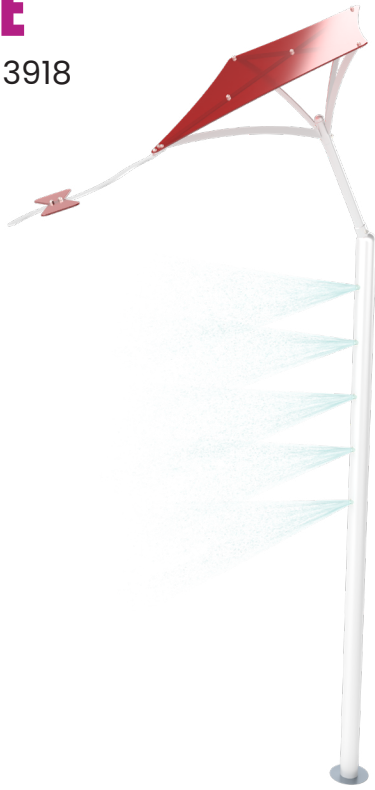

KITE

0010-3918

See Specification Sheet for product data.

WATER EFFECT

FAN SPRAY

INSTALLATION

ZERO-DEPTH + WADING POOL

PLAYPHASE™

DETACHABLE MOUNTING SYSTEM

PLAY OPPORTUNITIES:

The Kite soars high above the shoreline for an easy breezy play effect!

COGNITIVE

SOCIAL

PHYSICAL

CREATIVE

Play is fundamental in childhood development, health and wellbeing. Waterplay products are designed using research that supports cognitive, social and emotional, creative and physical growth. The above icons represent the leading attributes associated with this play feature.