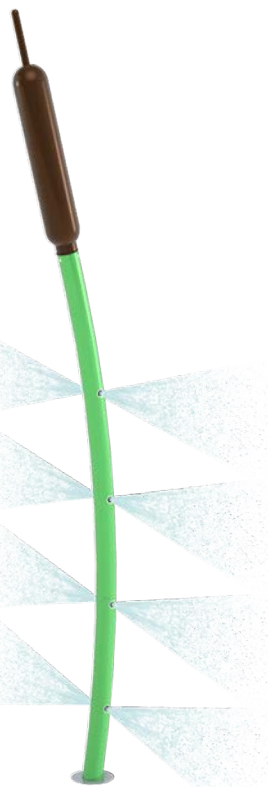

CAT TAIL

0010-1623

See Specification Sheet for product data.

WATER EFFECT

SPRAY

INSTALLATION

ZERO-DEPTH + WADING POOL

PLAYPHASE™

DETACHABLE MOUNTING SYSTEM

PLAY OPPORTUNITIES:

Let your play your play pad grow wild with Cat Tails! Create a pond oasis with these tall, gently arching play features that spray from multiple nozzles on each side.

COGNITIVE

SOCIAL

PHYSICAL

CREATIVE

Play is fundamental in childhood development, health and wellbeing. Waterplay products are designed using research that supports cognitive, social and emotional, creative and physical growth. The above icons represent the leading attributes associated with this play feature.