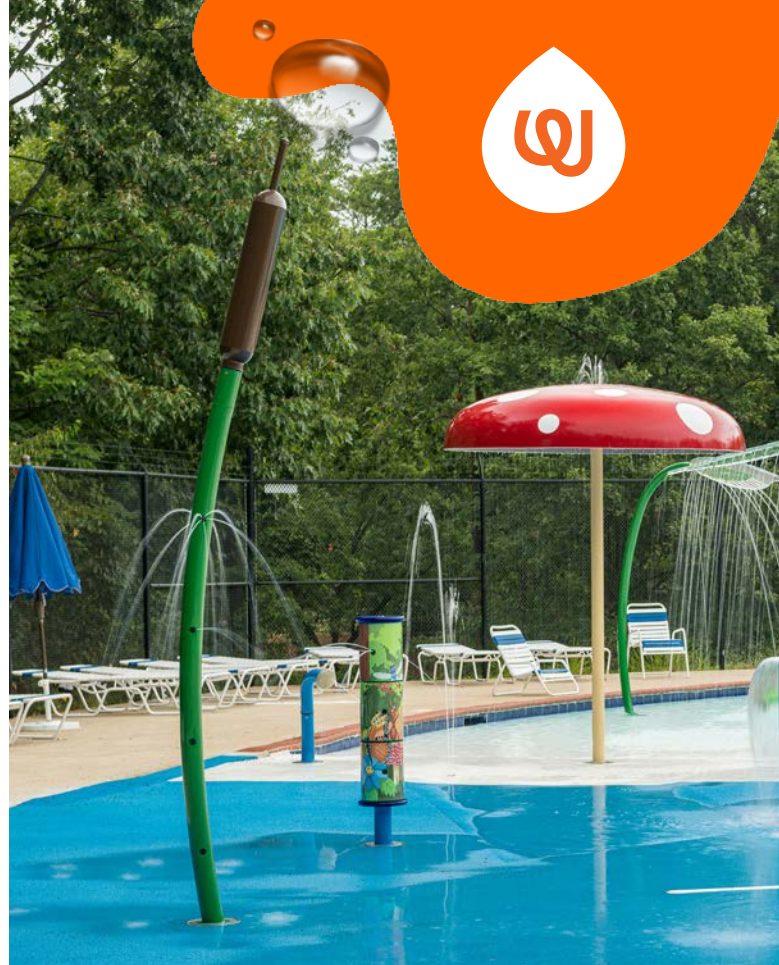

CAT TAIL

0010-1623

See Specification Sheet for product data.

WATER EFFECT

SPRAY

INSTALLATION

ZERO-DEPTH + WADING POOL

PLAYPHASE™

DETACHABLE MOUNTING SYSTEM

PLAY OPPORTUNITIES:

Let your play your play pad grow wild with Cat Tails! Create a pond oasis with these tall, gently arching play features that spray from multiple nozzles on each side.

COGNITIVE

SOCIAL

PHYSICAL

CREATIVE

Play is fundamental in childhood development, health and wellbeing. Waterplay products are designed using research that supports cognitive, social and emotional, creative and physical growth. The above icons represent the leading attributes associated with this play feature.